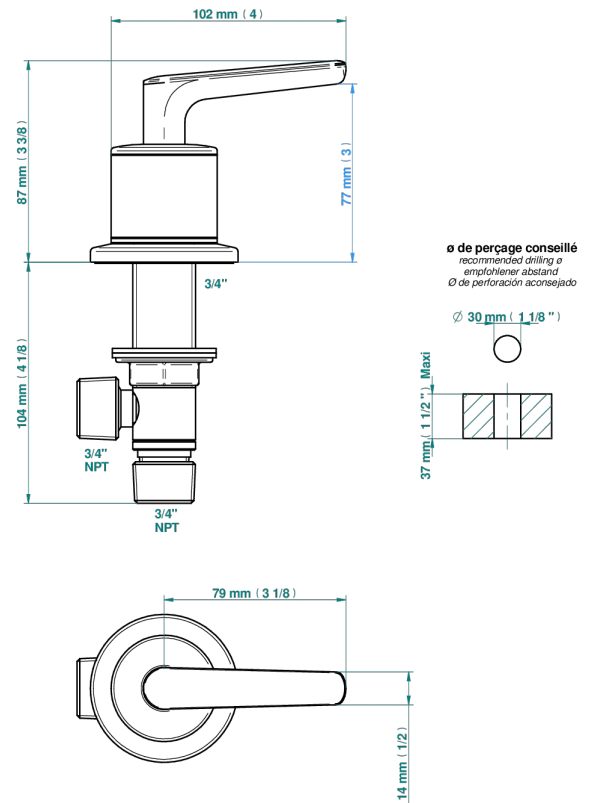

SYSTEM SMOOTH METAL WITH LEVER

G9B-36/C

Rim mounted 3/4" valve, cold

67351

11/10/2021

CHARACTERISTIC

- System Smooth Metal with lever
- Rim mounted 3/4" valve, cold

AVAILABLE FINITIONS