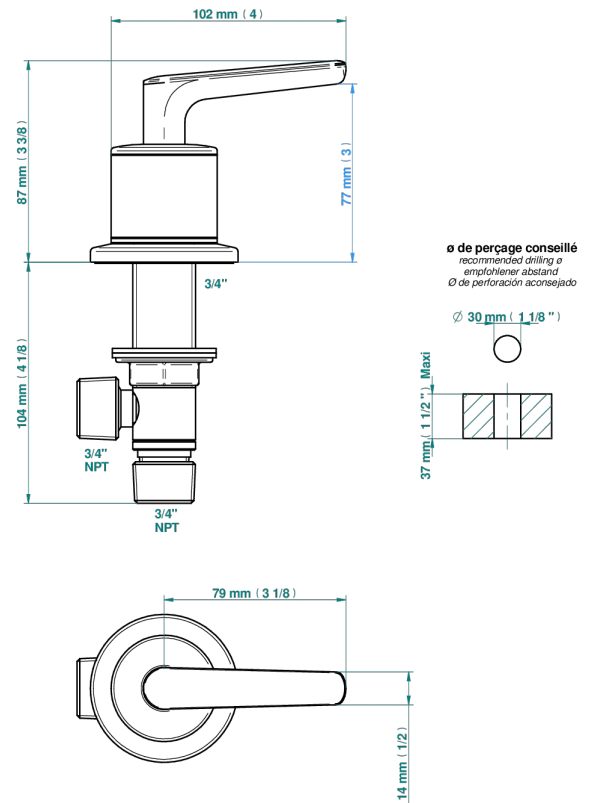

BONDI WITH LEVER

G7G-36/C

Rim mounted 3/4" valve, cold

67351

11/10/2021

CHARACTERISTIC

- Bondi with lever
- Rim mounted 3/4" valve, cold

AVAILABLE FINITIONS