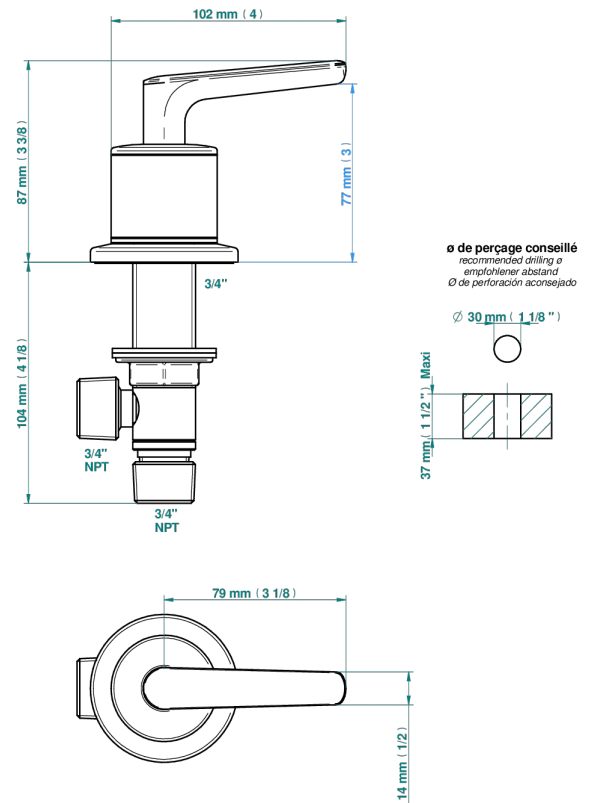

# BONDI WITH LEVER

G7G-36/C

Rim mounted 3/4" valve, cold

67351

11/10/2021

## CHARACTERISTIC

- Bondi with lever
- Rim mounted 3/4" valve, cold