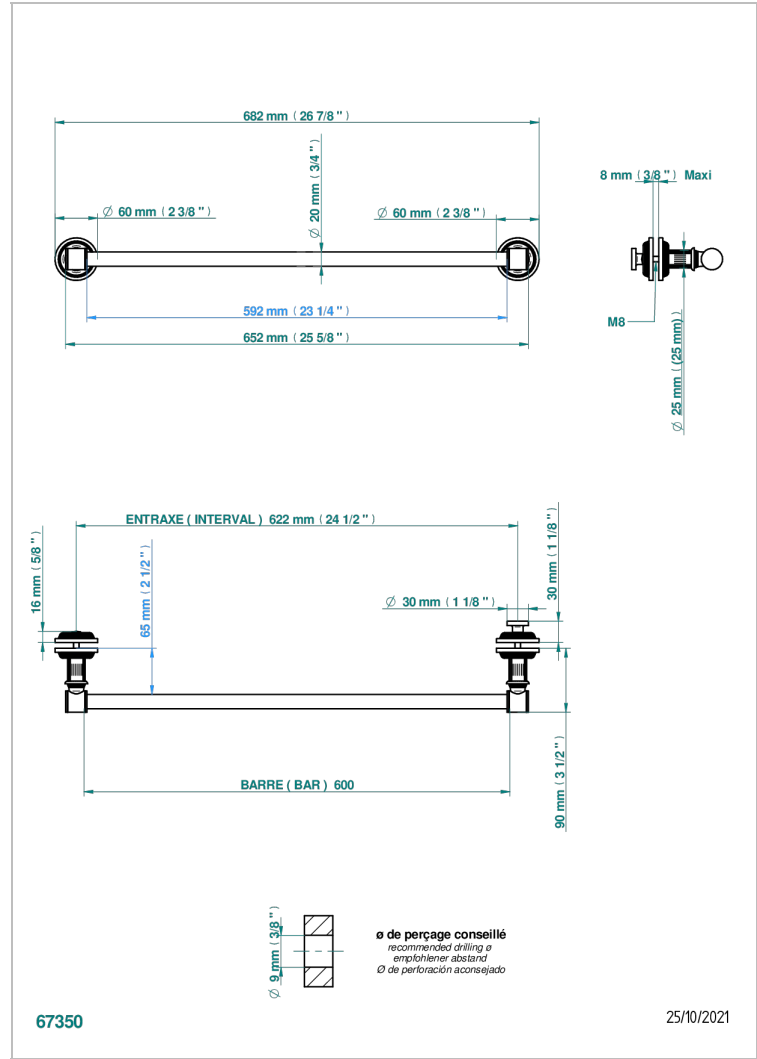

GRAND CENTRAL WHITE ONYX WITH LEVER HANDLES

U9S-514V2

Towel rail with one rail for glass door with knob on side and escutcheon the other side

CARACTERÍSTICAS

- Grand central White Onyx with lever handles
- Towel rail with one rail for glass door with knob on side and escutcheon the other side