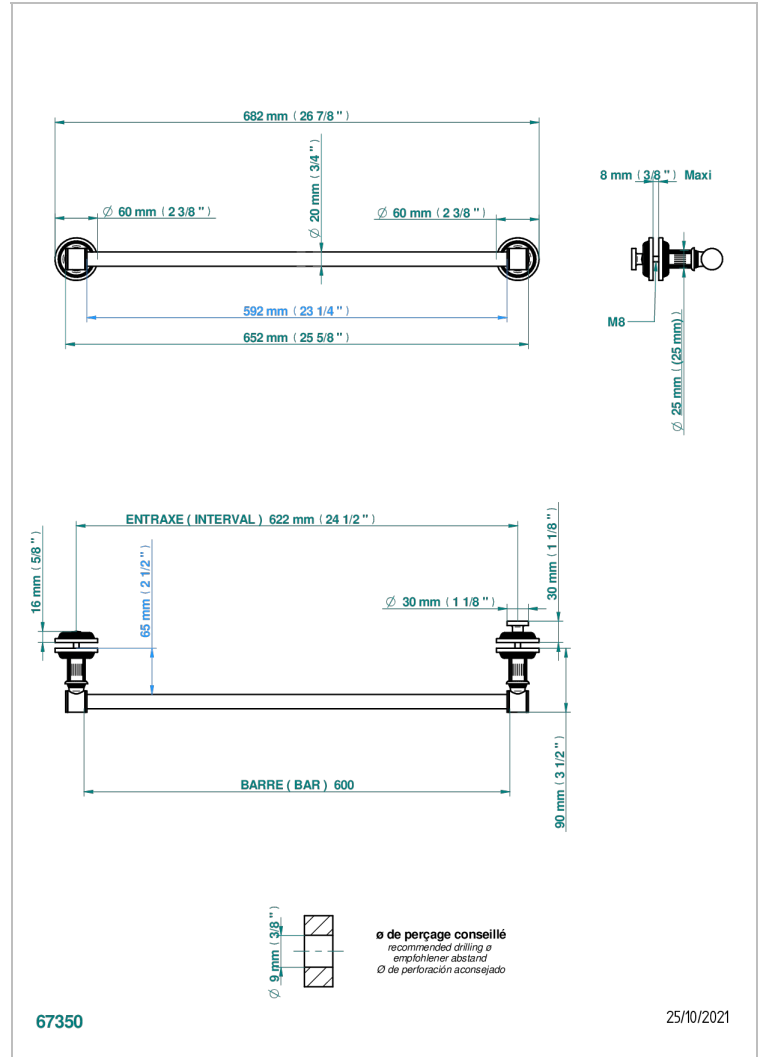

# GRAND CENTRAL WHITE ONYX WITH LEVER HANDLES

U9S-514V2

Towel rail with one rail for glass door with knob on side and escutcheon the other side

## CARACTERÍSTICAS

- Grand central White Onyx with lever handles
- Towel rail with one rail for glass door with knob on side and escutcheon the other side