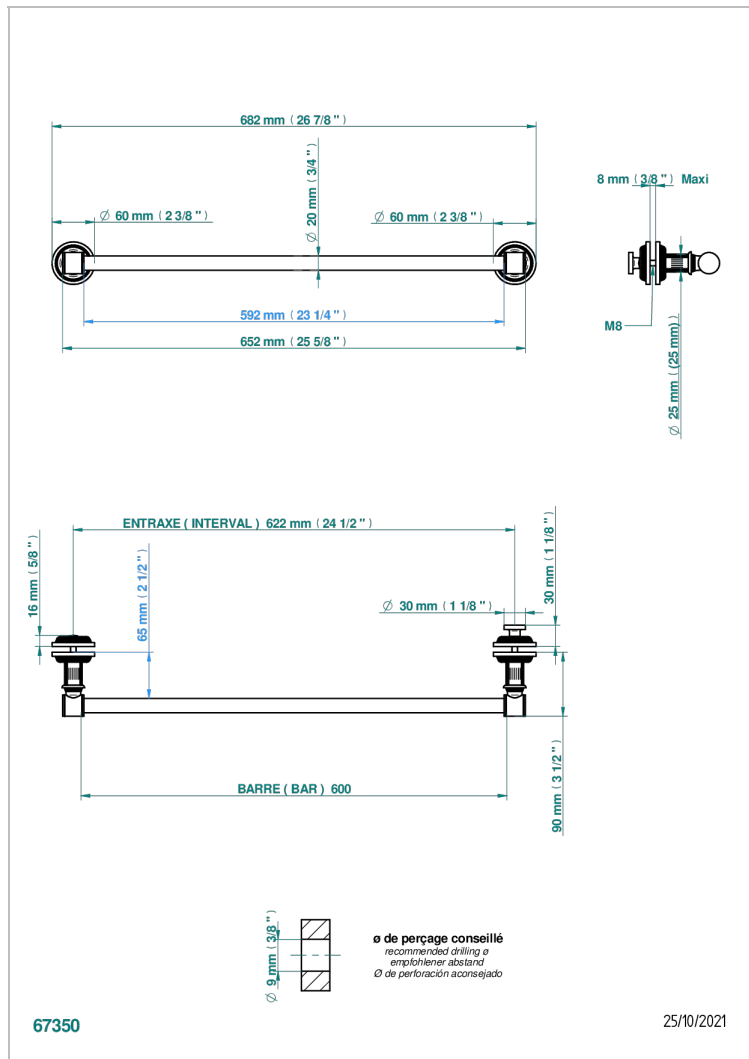

GRAND CENTRAL WHITE ONYX WITH LEVER HANDLES

U9S-514V2

Towel rail with one rail for glass door with knob on side and escutcheon the other side

CHARACTERISTIC

- Grand central White Onyx with lever handles
- Towel rail with one rail for glass door with knob on side and escutcheon the other side