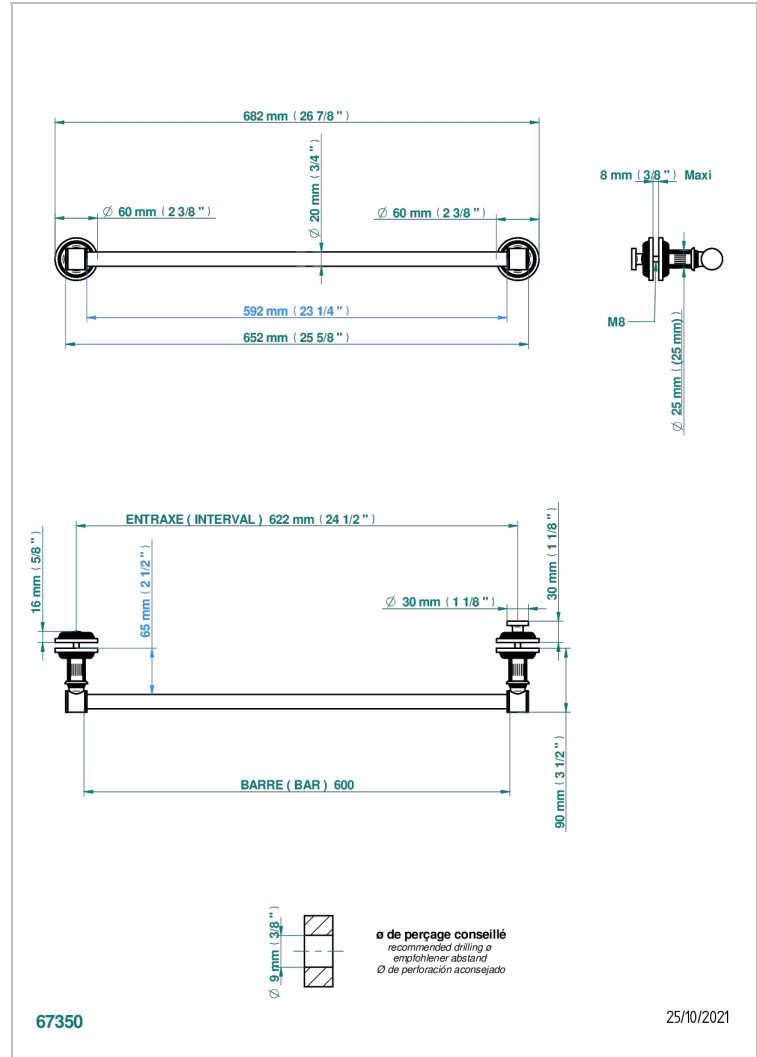

# GRAND CENTRAL WHITE ONYX WITH LEVER HANDLES

U9S-514V2

Towel rail with one rail for glass door with knob on side and escutcheon the other side

## EIGENSCHAFTEN

- Grand central White Onyx with lever handles
- Towel rail with one rail for glass door with knob on side and escutcheon the other side