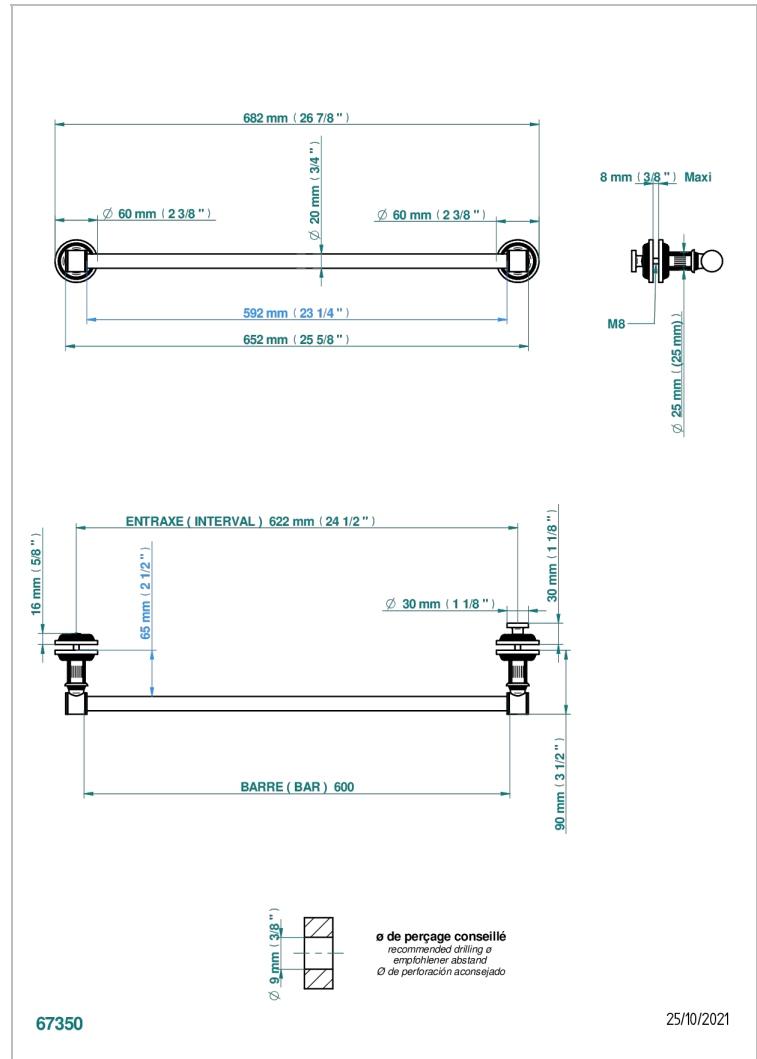

GRAND CENTRAL WHITE ONYX WITH LEVER HANDLES

U9S-514V2

Towel rail with one rail for glass door with knob on side and escutcheon the other side

CARACTERÍSTICAS

- Grand central White Onyx with lever handles
- Towel rail with one rail for glass door with knob on side and escutcheon the other side