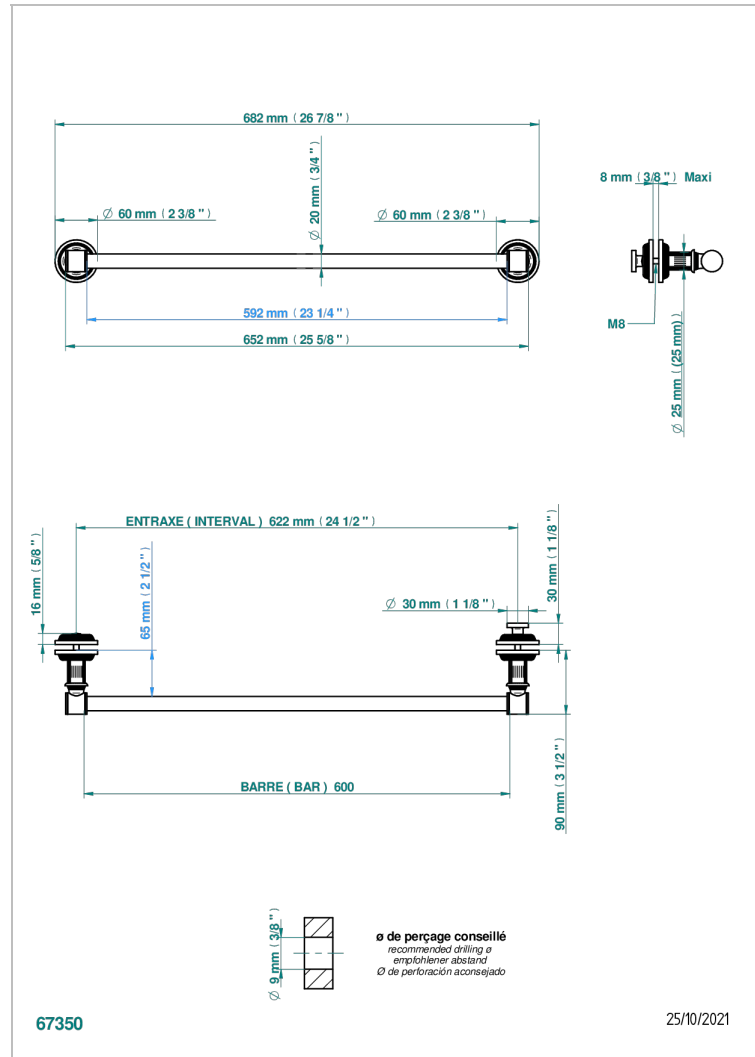

GRAND CENTRAL WHITE ONYX WITH LEVER HANDLES

U9S-514V2

Towel rail with one rail for glass door with knob on side and escutcheon the other side

EIGENSCHAFTEN

- Grand central White Onyx with lever handles
- Towel rail with one rail for glass door with knob on side and escutcheon the other side