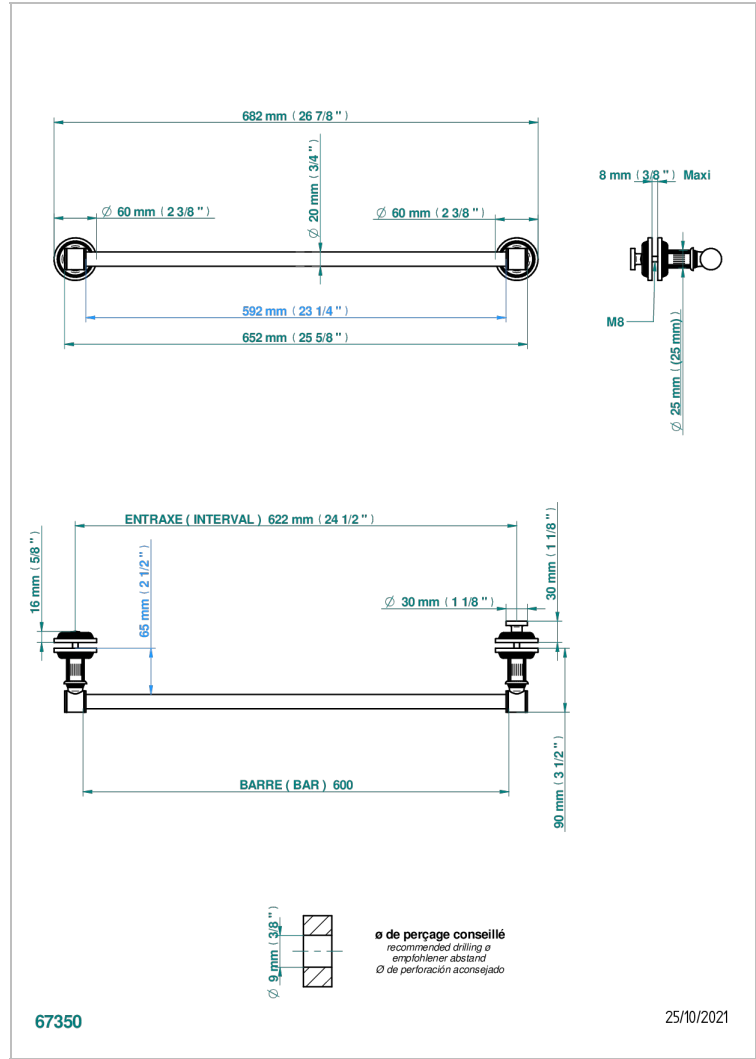

GRAND CENTRAL WHITE ONYX

U9R-514V2

Towel rail with one rail for glass door with knob on side and escutcheon the other side

CHARACTERISTIC

- Grand central White Onyx
- Towel rail with one rail for glass door with knob on side and escutcheon the other side