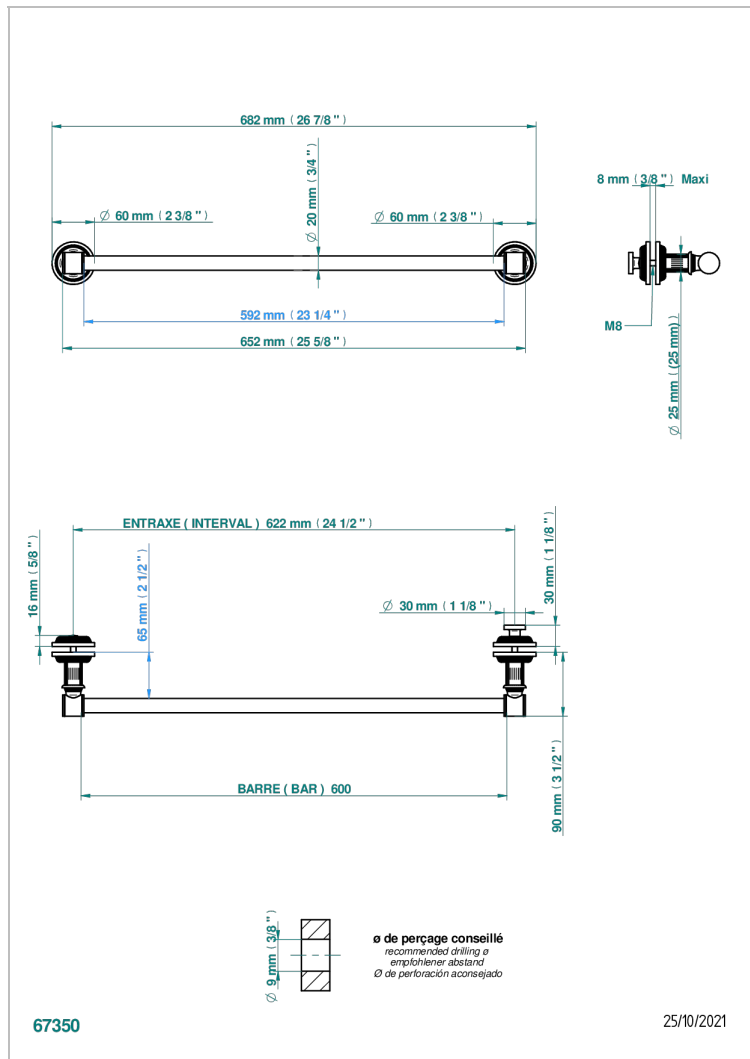

# GRAND CENTRAL WHITE ONYX

U9R-514V2

THG<sup>®</sup>  
PARIS

Towel rail with one rail for glass door with knob on side and escutcheon the other side

## CARACTERÍSTICAS

- Grand central White Onyx
- Towel rail with one rail for glass door with knob on side and escutcheon the other side