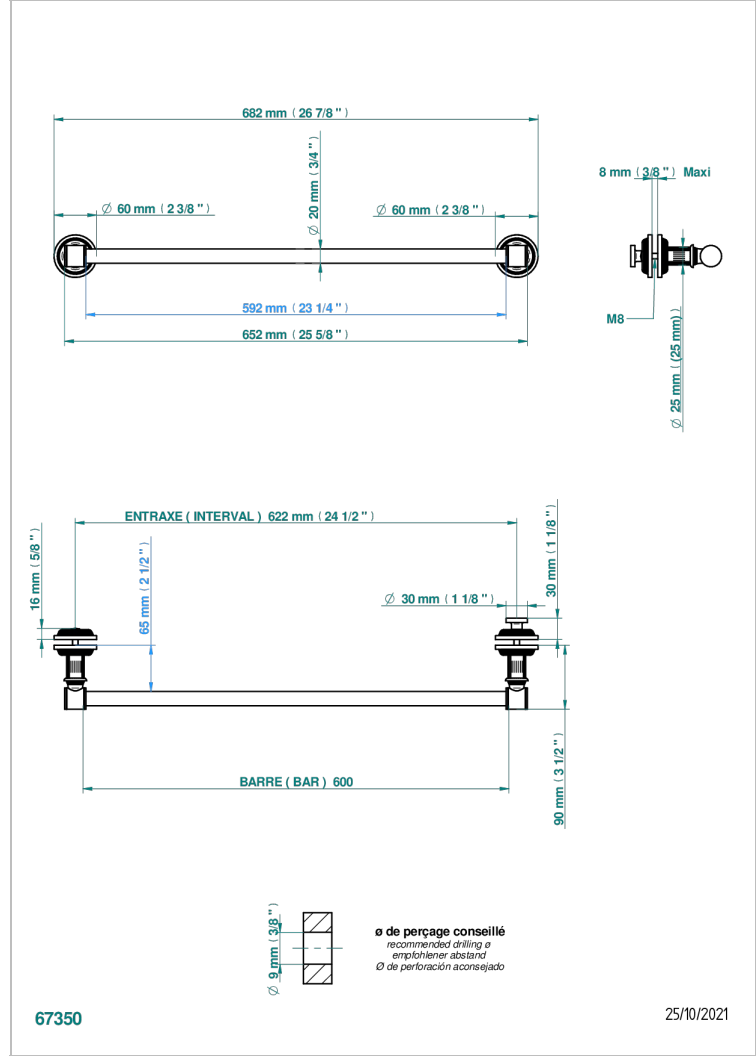

GRAND CENTRAL WHITE ONYX

U9R-514V2

THG[®]
PARIS

Towel rail with one rail for glass door with knob on side and escutcheon the other side

CHARACTERISTIC

- Grand central White Onyx
- Towel rail with one rail for glass door with knob on side and escutcheon the other side