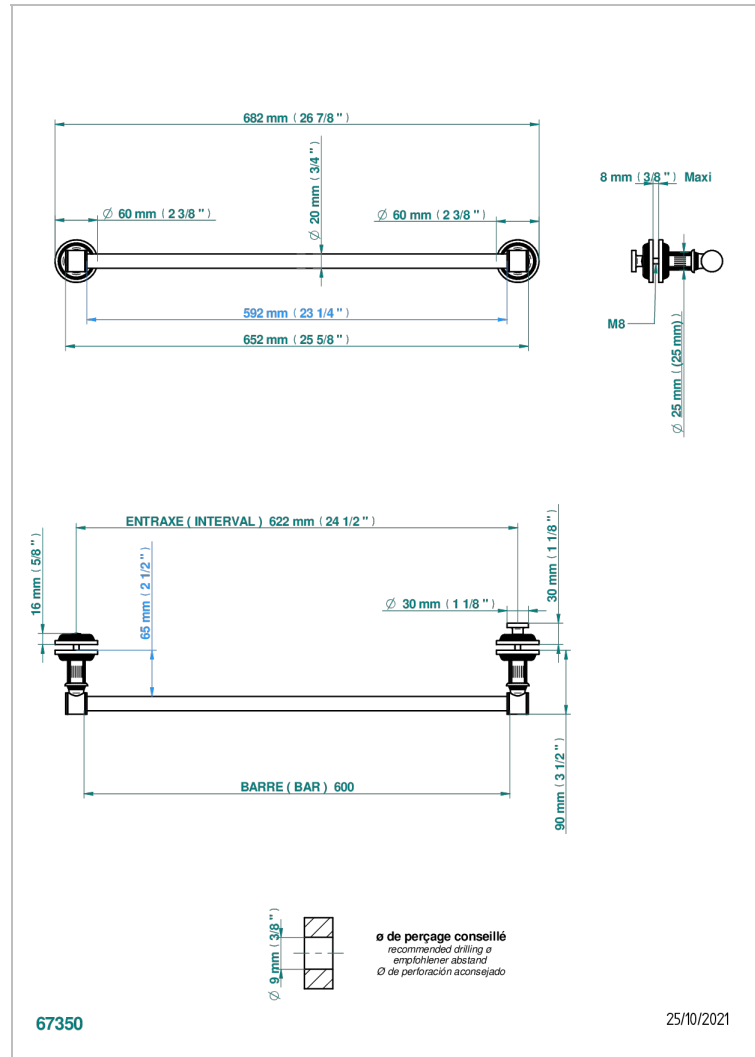

GRAND CENTRAL WHITE ONYX

U9R-514V2

THG[®]
PARIS

Towel rail with one rail for glass door with knob on side and escutcheon the other side

EIGENSCHAFTEN

- Grand central White Onyx
- Towel rail with one rail for glass door with knob on side and escutcheon the other side