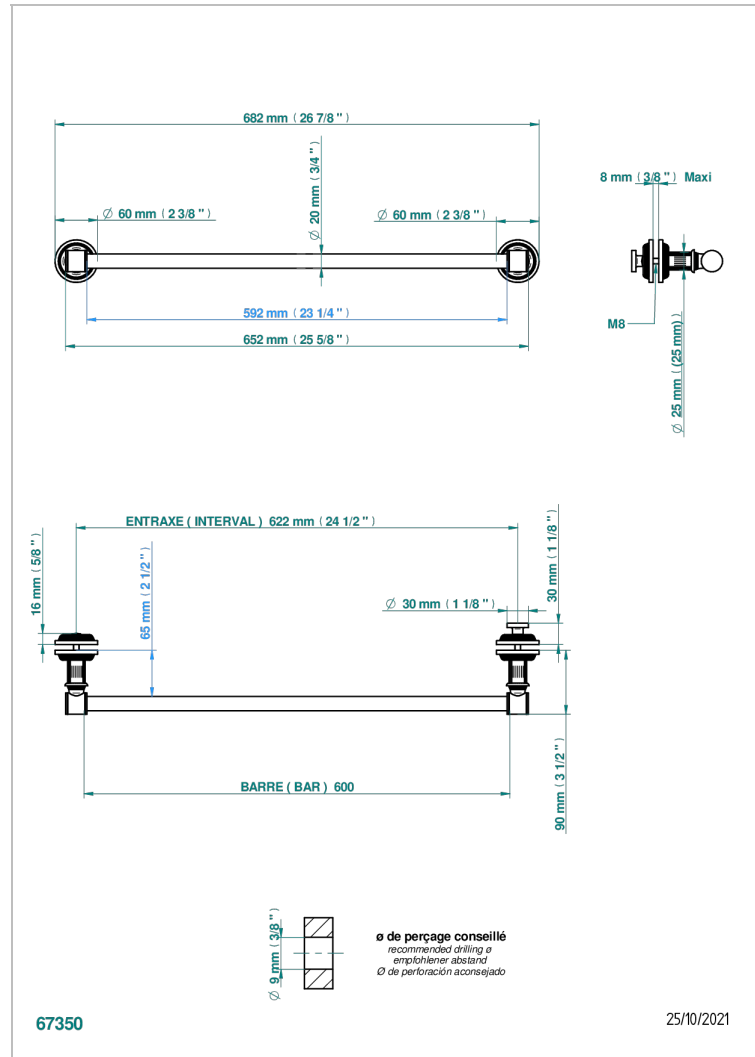

GRAND CENTRAL WHITE ONYX

U9R-514V2

THG[®]
PARIS

Towel rail with one rail for glass door with knob on side and escutcheon the other side

CARACTERÍSTICAS

- Grand central White Onyx
- Towel rail with one rail for glass door with knob on side and escutcheon the other side