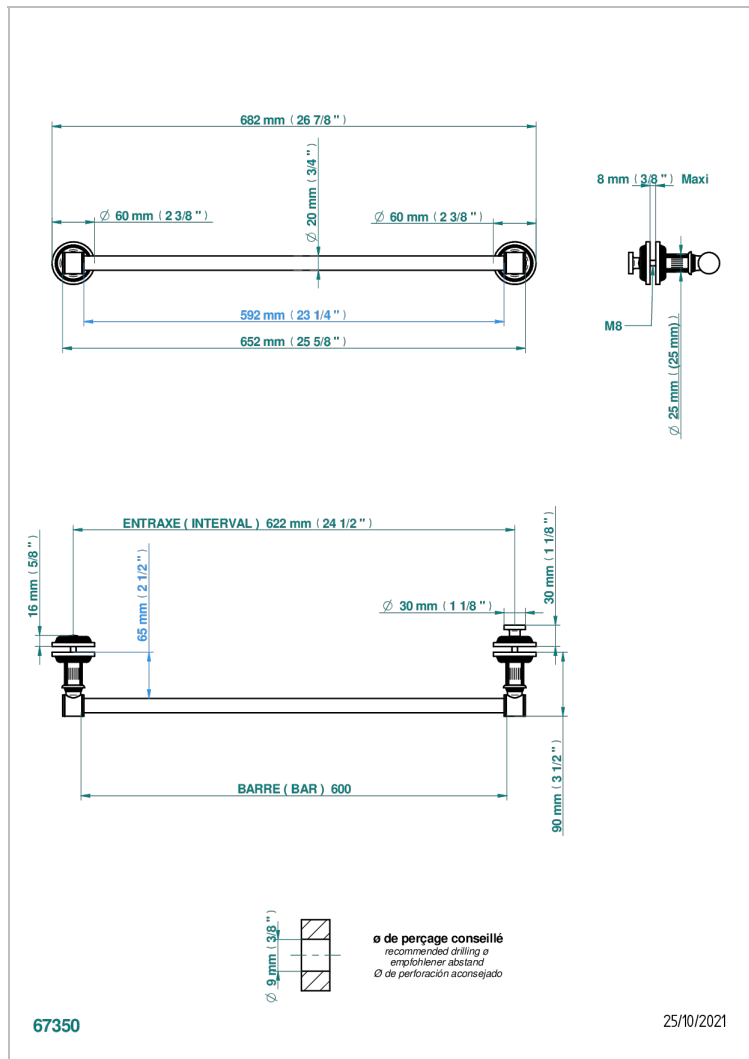

GRAND CENTRAL WHITE ONYX

U9R-514V2

THG[®]
PARIS

Towel rail with one rail for glass door with knob on side and escutcheon the other side

CHARACTERISTIC

- Grand central White Onyx
- Towel rail with one rail for glass door with knob on side and escutcheon the other side