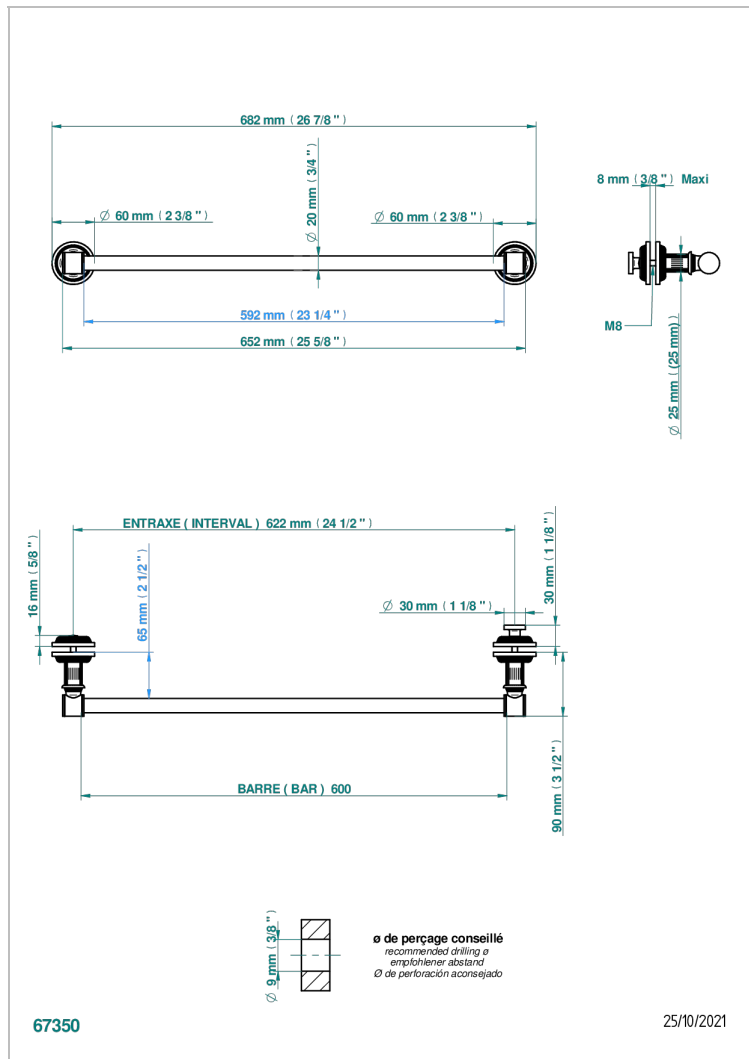

GRAND CENTRAL BLACK ONYX WITH LEVER

U9N-514V2

Towel rail with one rail for glass door with knob on side and escutcheon the other side

CHARACTERISTIC

- Grand central Black Onyx with lever
- Towel rail with one rail for glass door with knob on side and escutcheon the other side