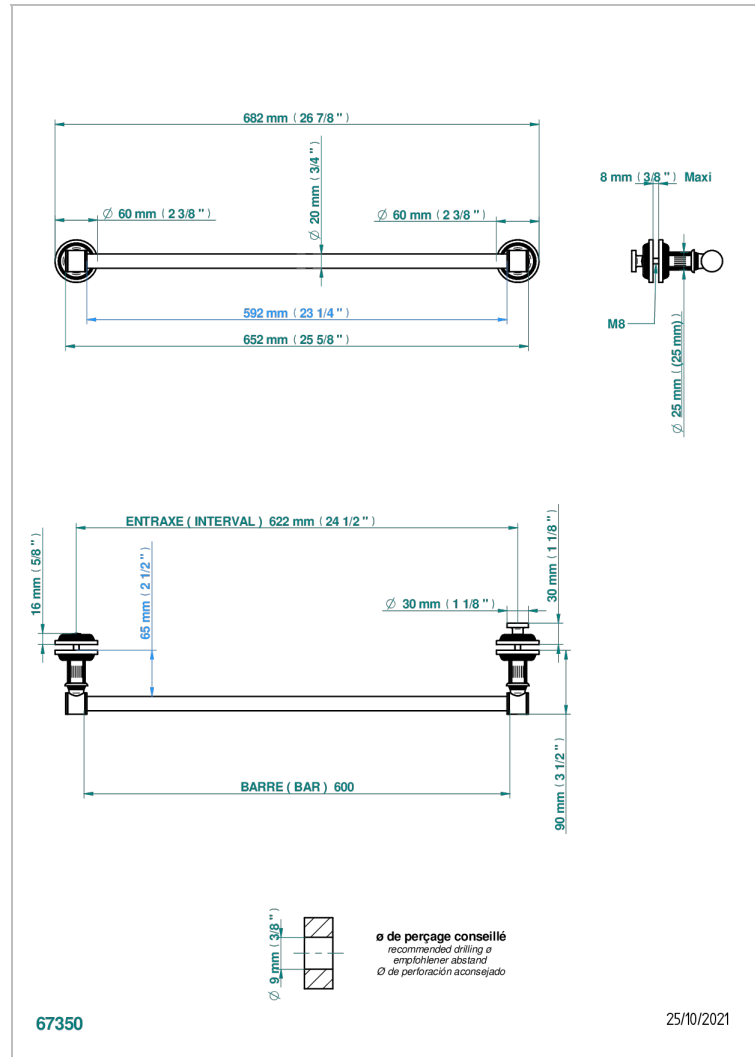

GRAND CENTRAL BLACK ONYX WITH LEVER

U9N-514V2

THG[®]
PARIS

Towel rail with one rail for glass door with knob on side and escutcheon the other side

CARACTERÍSTICAS

- Grand central Black Onyx with lever
- Towel rail with one rail for glass door with knob on side and escutcheon the other side