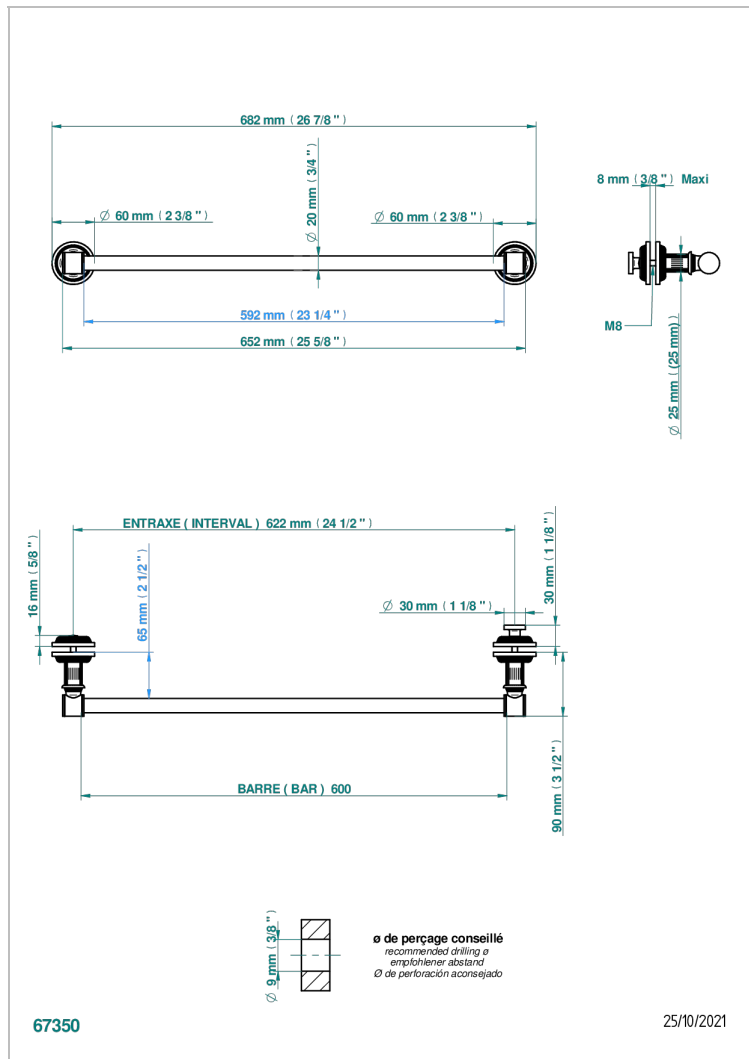

# GRAND CENTRAL BLACK ONYX WITH LEVER

U9N-514V2

Towel rail with one rail for glass door with knob on side and escutcheon the other side

## CHARACTERISTIC

- Grand central Black Onyx with lever
- Towel rail with one rail for glass door with knob on side and escutcheon the other side