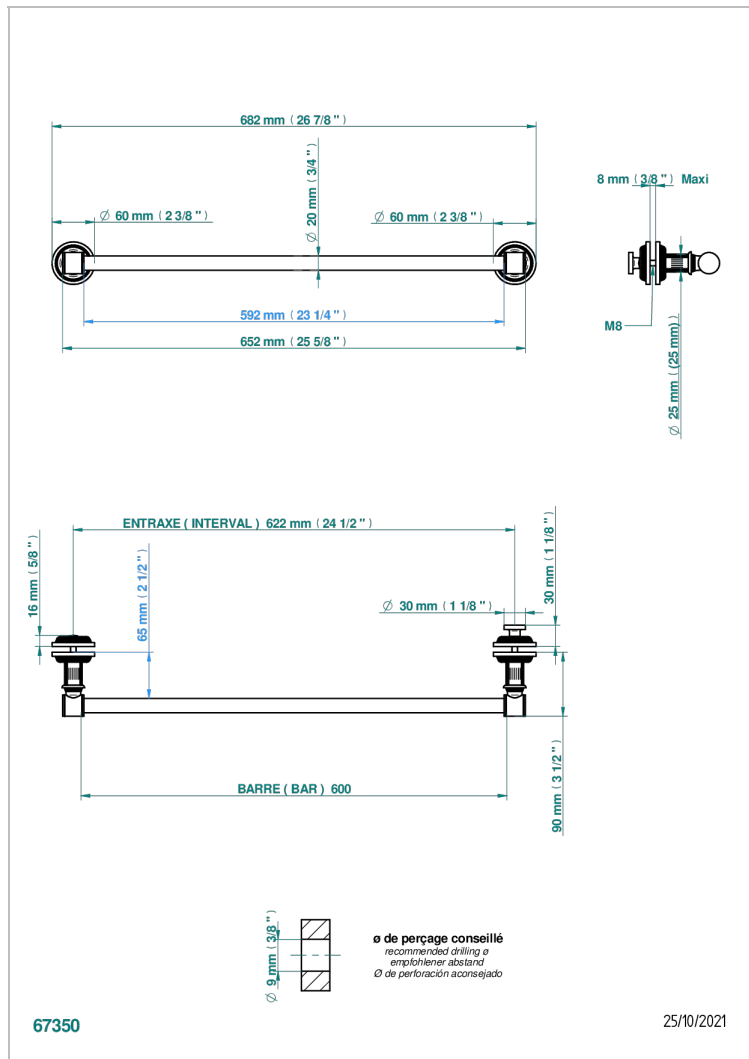

GRAND CENTRAL BLACK ONYX WITH LEVER

U9N-514V2

Towel rail with one rail for glass door with knob on side and escutcheon the other side

EIGENSCHAFTEN

- Grand central Black Onyx with lever
- Towel rail with one rail for glass door with knob on side and escutcheon the other side