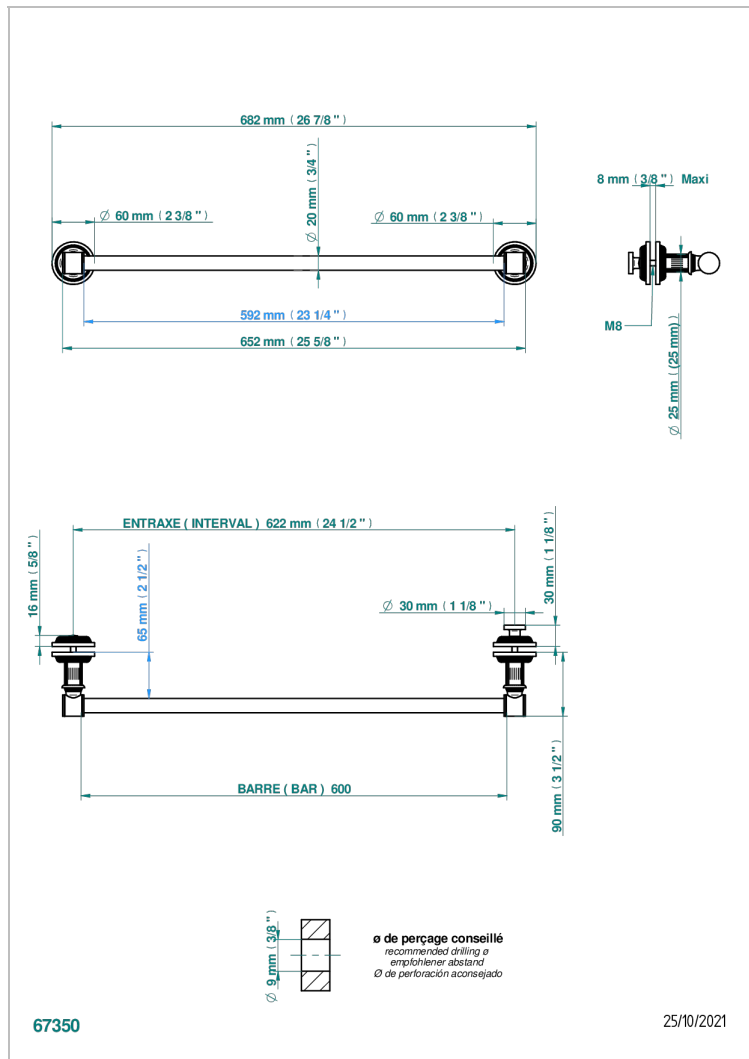

GRAND CENTRAL BLACK ONYX WITH LEVER

U9N-514V2

Towel rail with one rail for glass door with knob on side and escutcheon the other side

CARACTERÍSTICAS

- Grand central Black Onyx with lever
- Towel rail with one rail for glass door with knob on side and escutcheon the other side