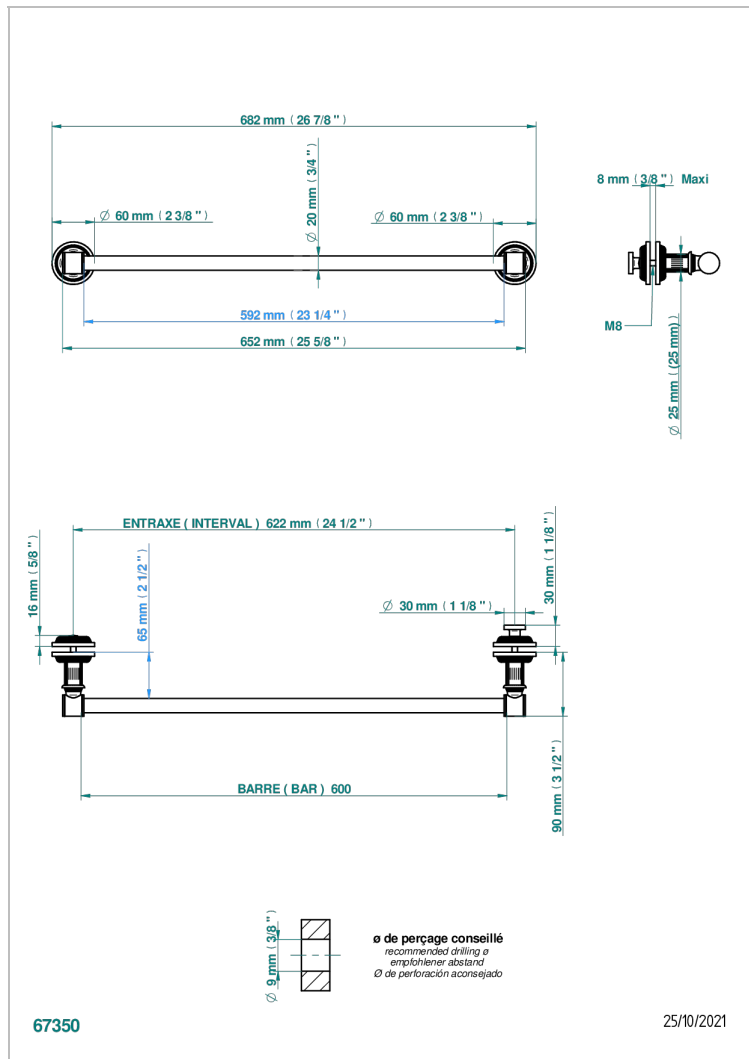

# GRAND CENTRAL BLACK ONYX WITH LEVER

U9N-514V2

Towel rail with one rail for glass door with knob on side and escutcheon the other side

## EIGENSCHAFTEN

- Grand central Black Onyx with lever
- Towel rail with one rail for glass door with knob on side and escutcheon the other side