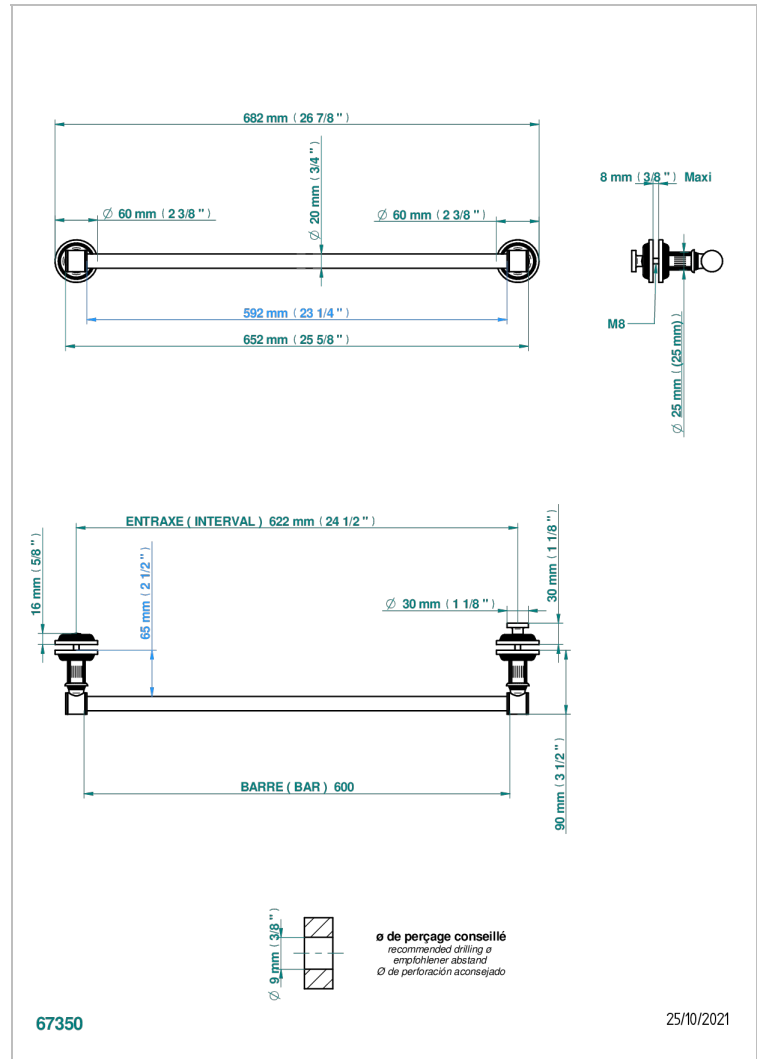

GRAND CENTRAL BLACK ONYX

U9M-514V2

THG[®]
PARIS

Towel rail with one rail for glass door with knob on side and escutcheon the other side

CARACTERÍSTICAS

- Grand central Black Onyx
- Towel rail with one rail for glass door with knob on side and escutcheon the other side