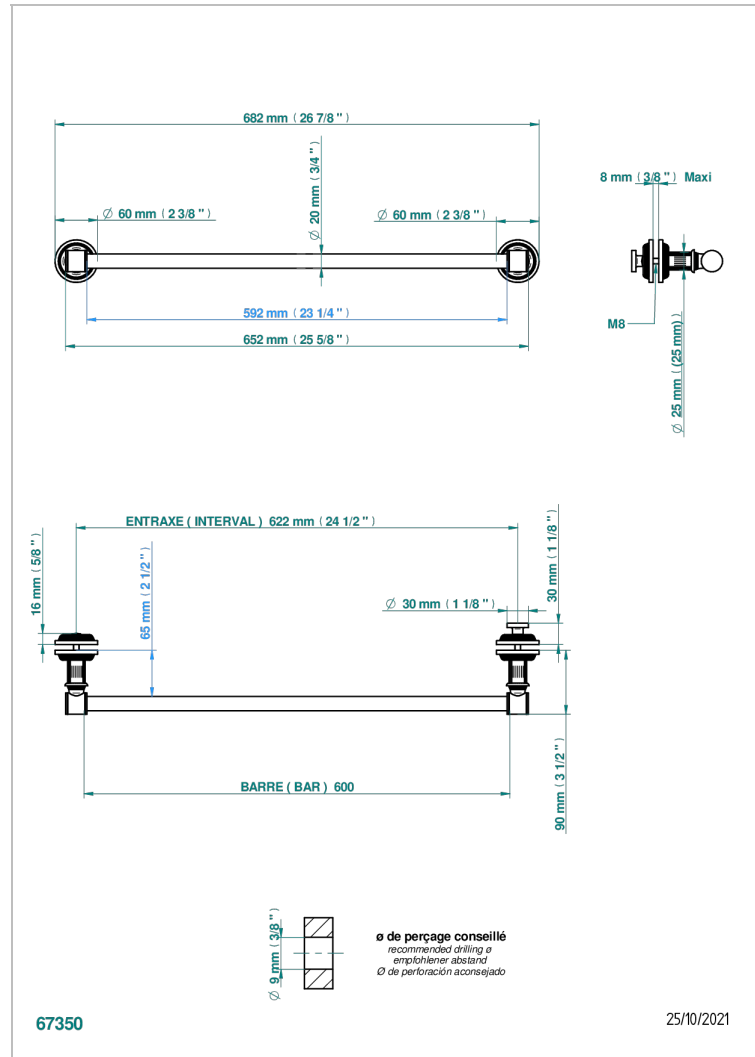

# GRAND CENTRAL BLACK ONYX

U9M-514V2

THG<sup>®</sup>  
PARIS

Towel rail with one rail for glass door with knob on side and escutcheon the other side

## CHARACTERISTIC

- Grand central Black Onyx
- Towel rail with one rail for glass door with knob on side and escutcheon the other side