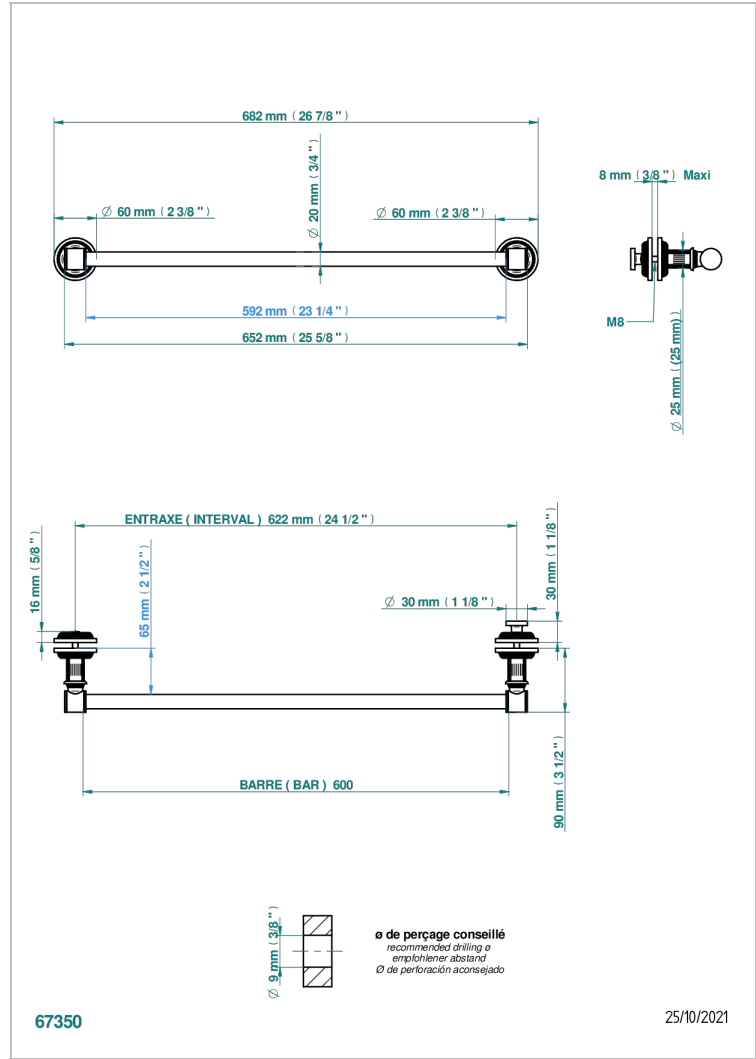

GRAND CENTRAL BLACK ONYX

U9M-514V2

THG[®]
PARIS

Towel rail with one rail for glass door with knob on side and escutcheon the other side

CHARACTERISTIC

- Grand central Black Onyx
- Towel rail with one rail for glass door with knob on side and escutcheon the other side