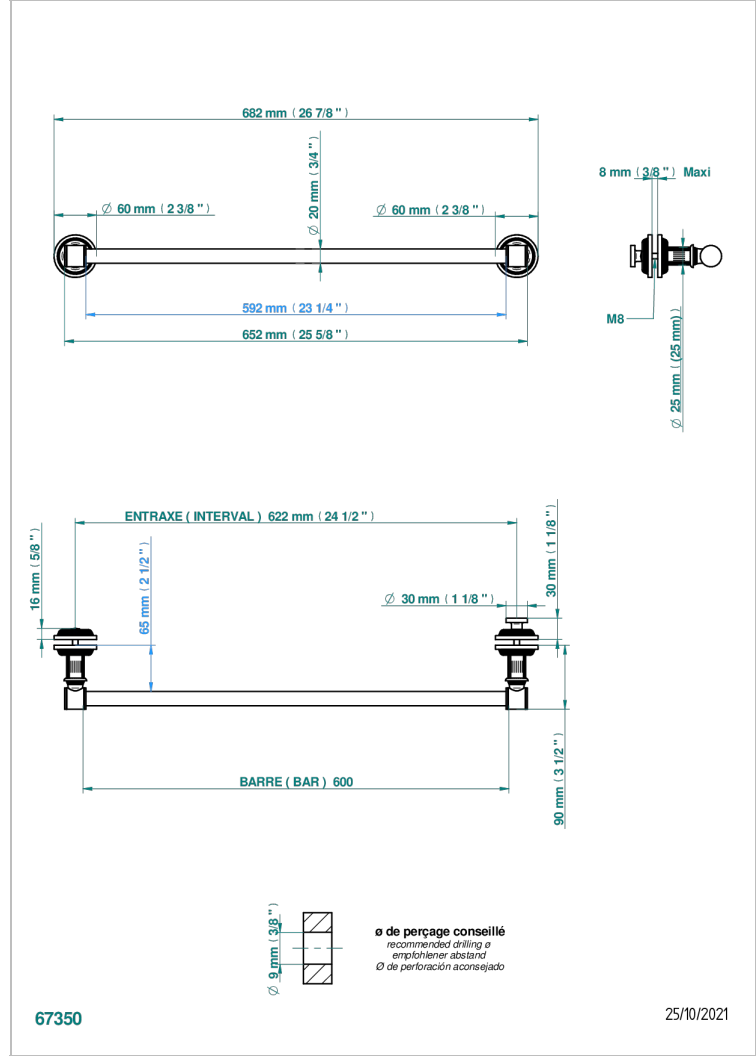

GRAND CENTRAL BLACK ONYX

U9M-514V2

THG[®]
PARIS

Towel rail with one rail for glass door with knob on side and escutcheon the other side

CARACTERÍSTICAS

- Grand central Black Onyx
- Towel rail with one rail for glass door with knob on side and escutcheon the other side