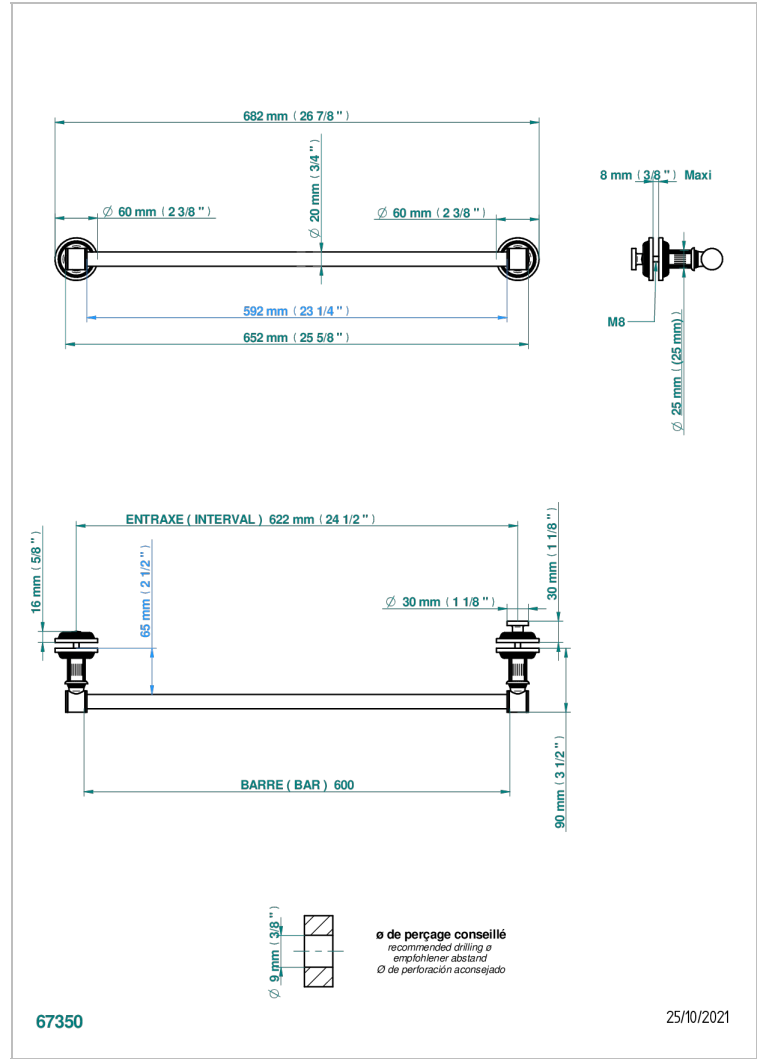

GRAND CENTRAL BLACK ONYX

U9M-514V2

THG[®]
PARIS

Towel rail with one rail for glass door with knob on side and escutcheon the other side

CHARACTERISTIC

- Grand central Black Onyx
- Towel rail with one rail for glass door with knob on side and escutcheon the other side