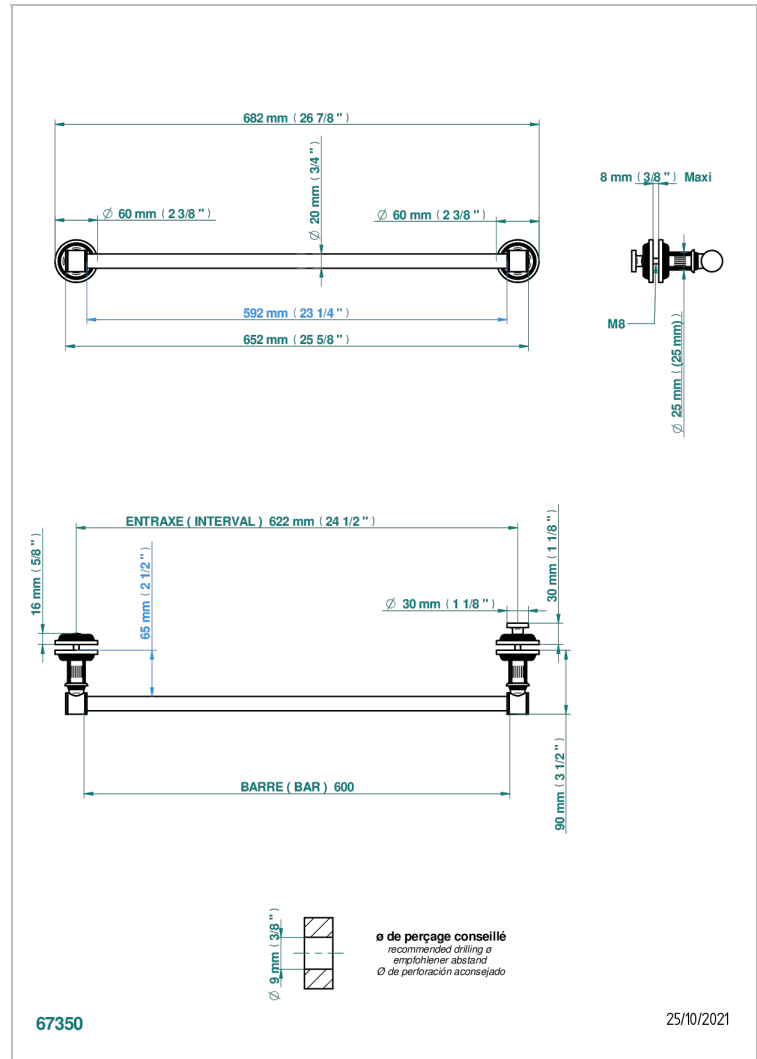

GRAND CENTRAL BLACK ONYX

U9M-514V2

THG[®]
PARIS

Towel rail with one rail for glass door with knob on side and escutcheon the other side

EIGENSCHAFTEN

- Grand central Black Onyx
- Towel rail with one rail for glass door with knob on side and escutcheon the other side