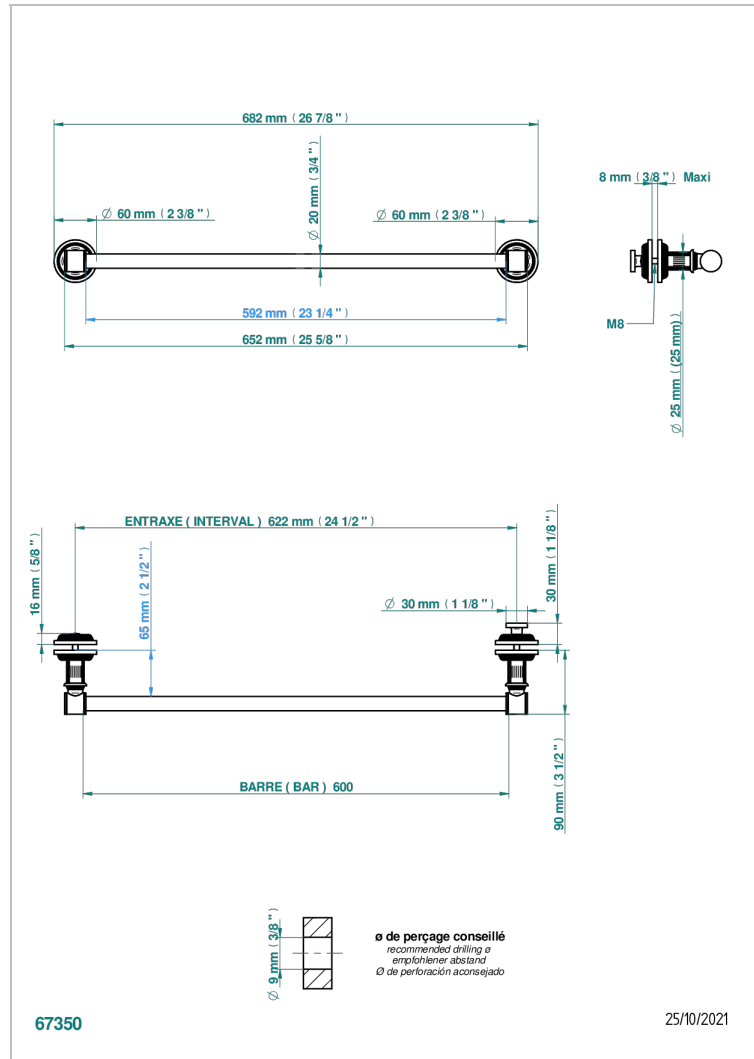

GRAND CENTRAL METAL WITH LEVER

U9L-514V2

THG[®]
PARIS

Towel rail with one rail for glass door with knob on side and escutcheon the other side

CARACTERÍSTICAS

- Grand central Metal with lever
- Towel rail with one rail for glass door with knob on side and escutcheon the other side