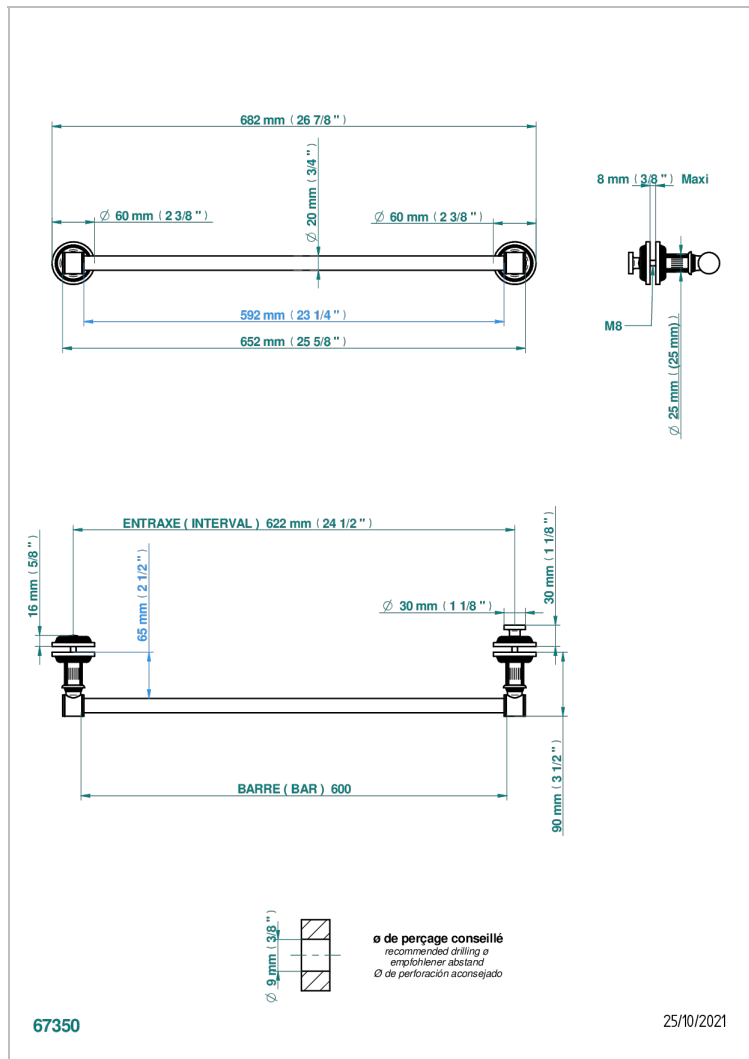

GRAND CENTRAL METAL WITH LEVER HANDLES

U9L-514V2

Towel rail with one rail for glass door with knob on side and escutcheon the other side

CHARACTERISTIC

- Grand central Metal with lever handles
- Towel rail with one rail for glass door with knob on side and escutcheon the other side