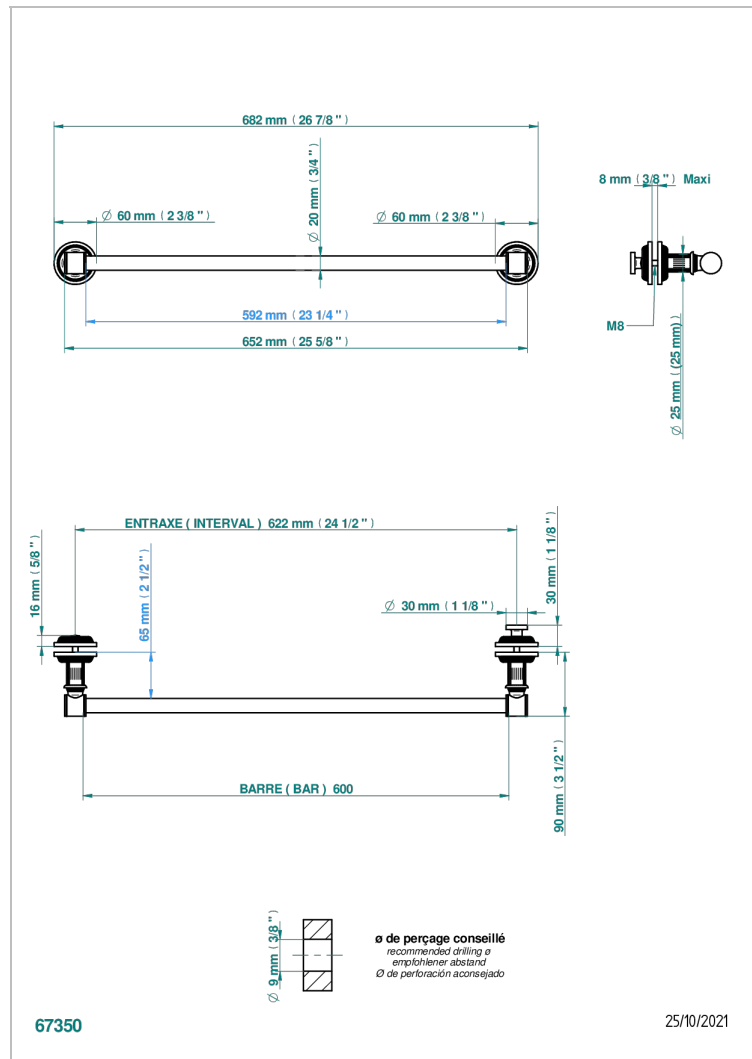

# GRAND CENTRAL METAL WITH LEVER

U9L-514V2

THG<sup>®</sup>  
PARIS

Towel rail with one rail for glass door with knob on side and escutcheon the other side

## CARACTERÍSTICAS

- Grand central Metal with lever
- Towel rail with one rail for glass door with knob on side and escutcheon the other side