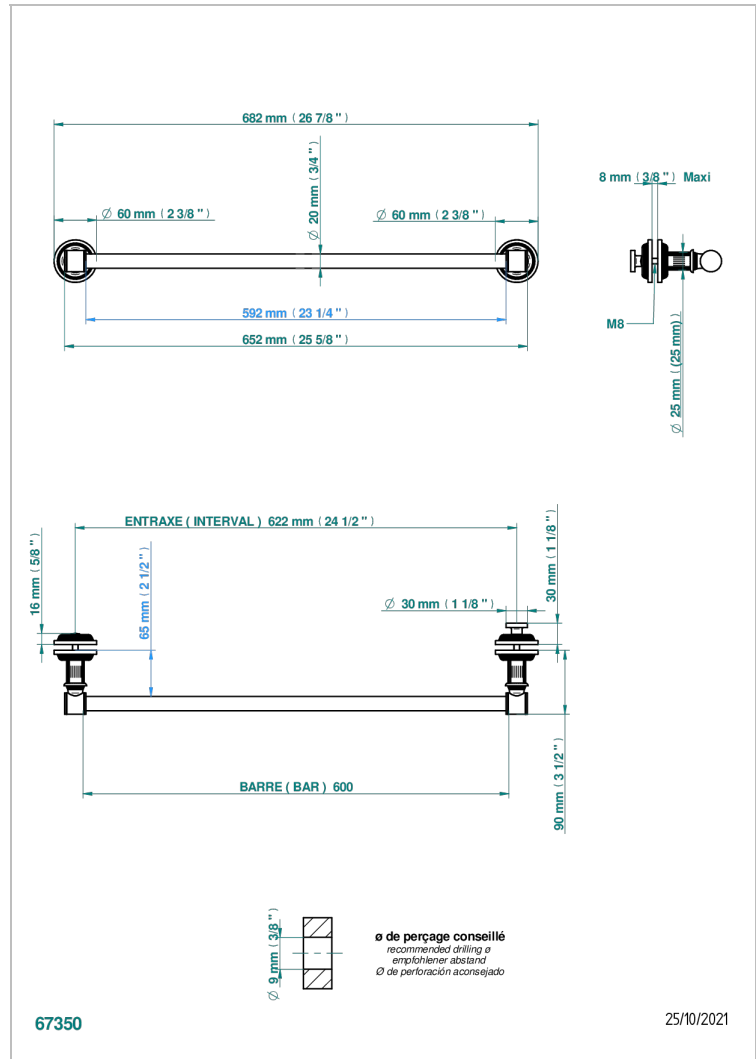

GRAND CENTRAL METAL WITH LEVER

U9L-514V2

Towel rail with one rail for glass door with knob on side and escutcheon the other side

CHARACTERISTIC

- Grand central Metal with lever
- Towel rail with one rail for glass door with knob on side and escutcheon the other side