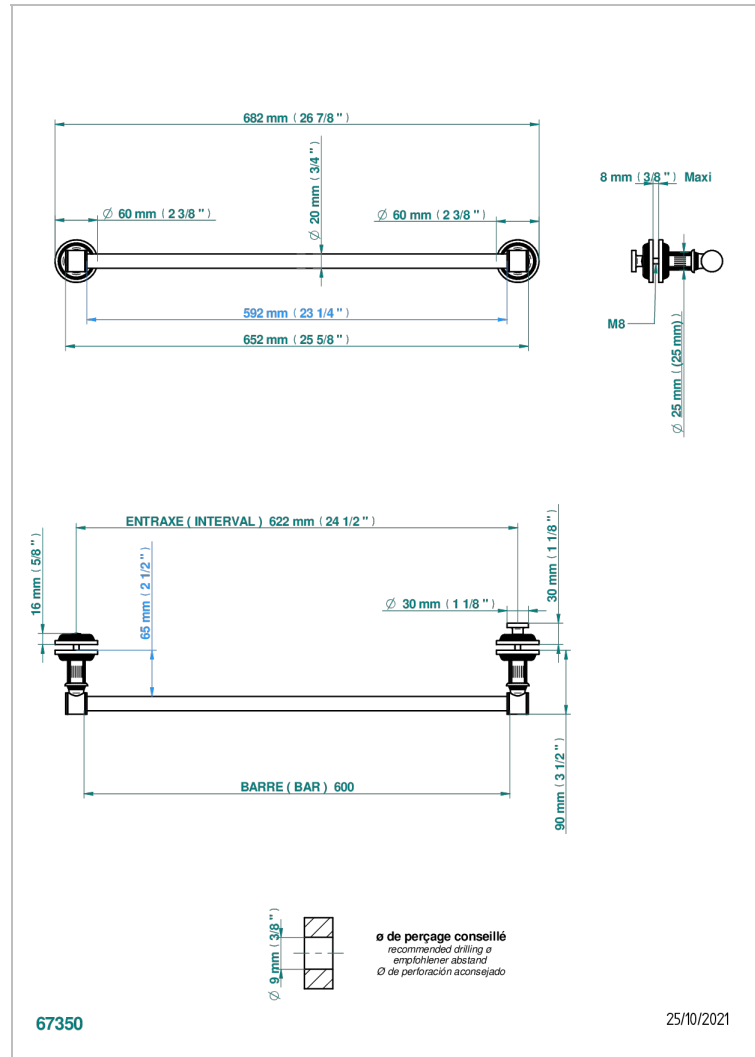

GRAND CENTRAL METAL WITH LEVER

U9L-514V2

THG[®]
PARIS

Towel rail with one rail for glass door with knob on side and escutcheon the other side

EIGENSCHAFTEN

- Grand central Metal with lever
- Towel rail with one rail for glass door with knob on side and escutcheon the other side