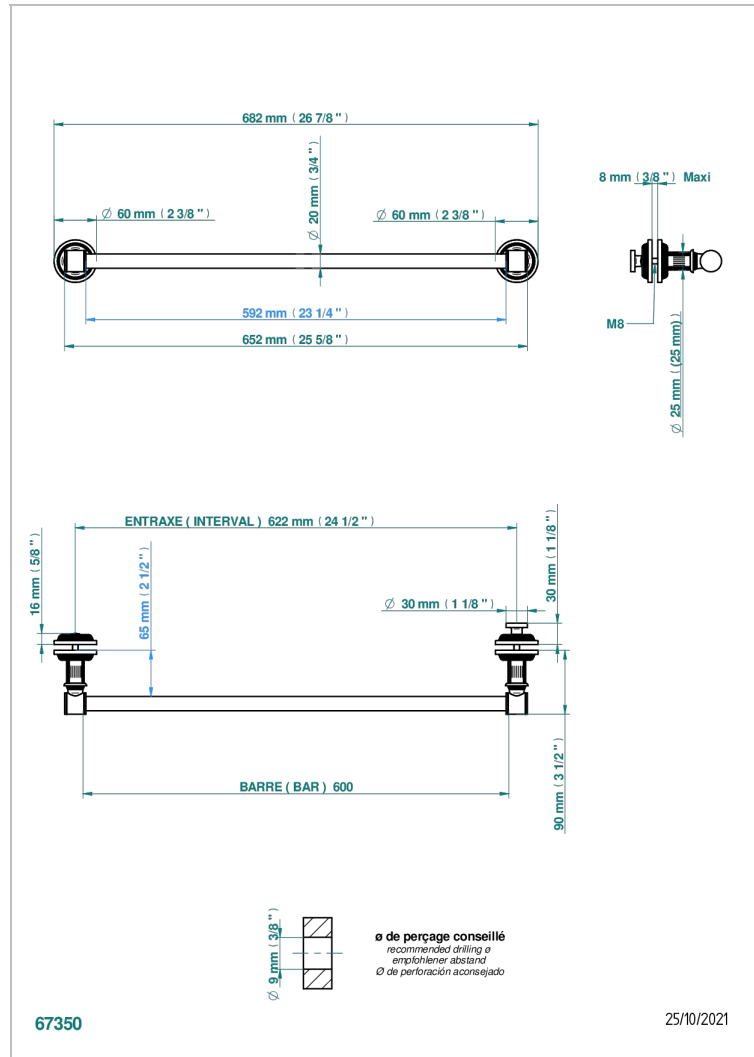

GRAND CENTRAL METAL WITH LEVER

U9L-514V2

Towel rail with one rail for glass door with knob on side and escutcheon the other side

CARACTERÍSTICAS

- Grand central Metal with lever
- Towel rail with one rail for glass door with knob on side and escutcheon the other side