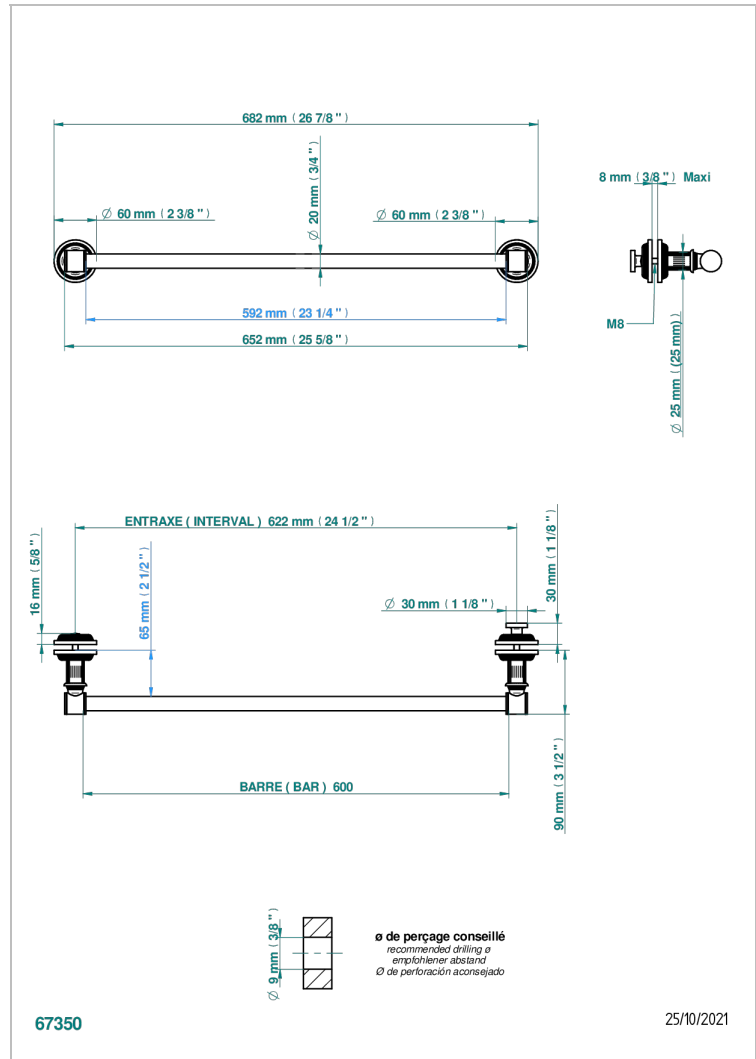

# GRAND CENTRAL METAL WITH LEVER

U9L-514V2

Towel rail with one rail for glass door with knob on side and escutcheon the other side

## CHARACTERISTIC

- Grand central Metal with lever
- Towel rail with one rail for glass door with knob on side and escutcheon the other side