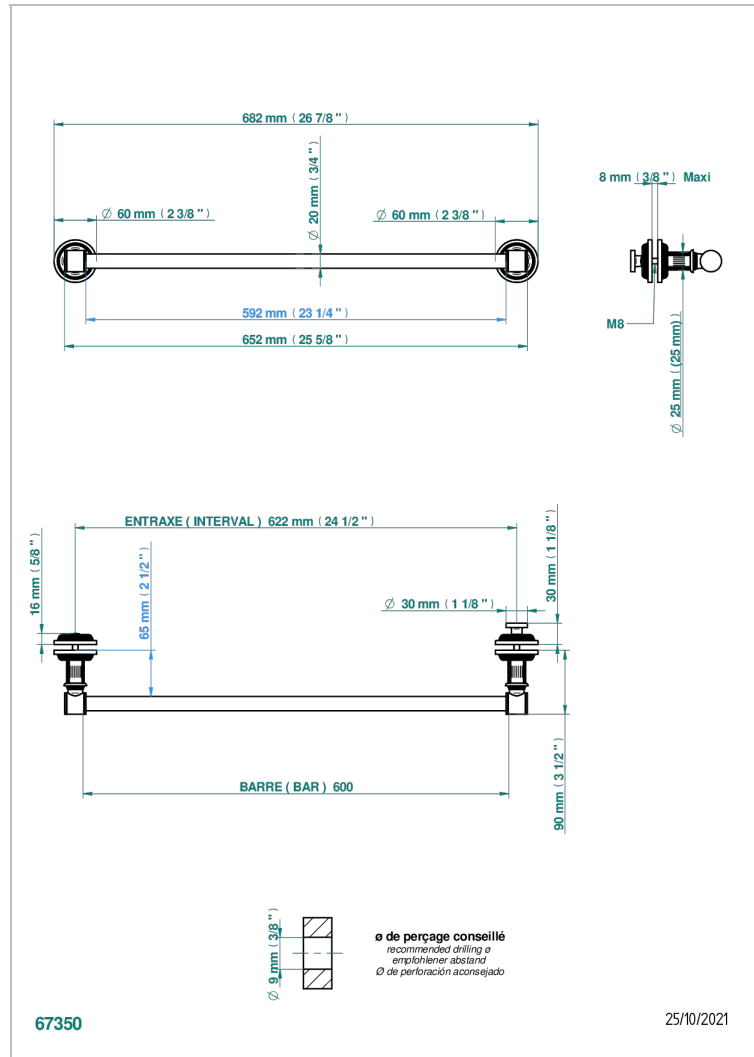

GRAND CENTRAL METAL WITH LEVER

U9L-514V2

THG[®]
PARIS

Towel rail with one rail for glass door with knob on side and escutcheon the other side

EIGENSCHAFTEN

- Grand central Metal with lever
- Towel rail with one rail for glass door with knob on side and escutcheon the other side