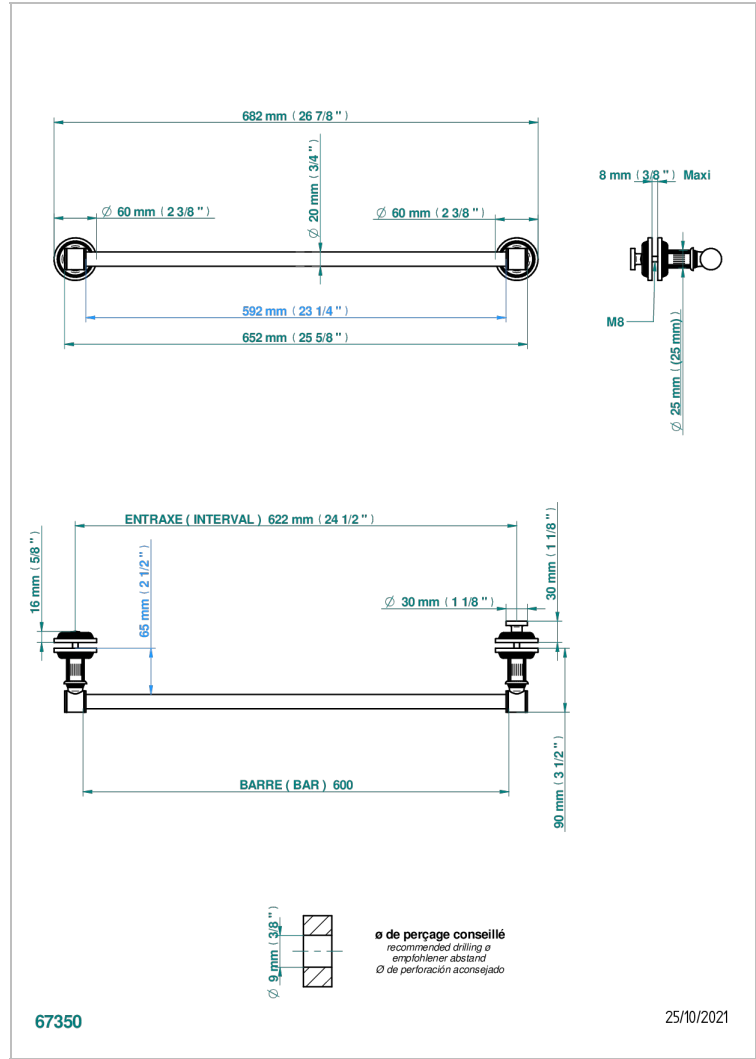

GRAND CENTRAL METAL

U9K-514V2

Towel rail with one rail for glass door with knob on side and escutcheon the other side

CARACTERÍSTICAS

- Grand central Metal
- Towel rail with one rail for glass door with knob on side and escutcheon the other side