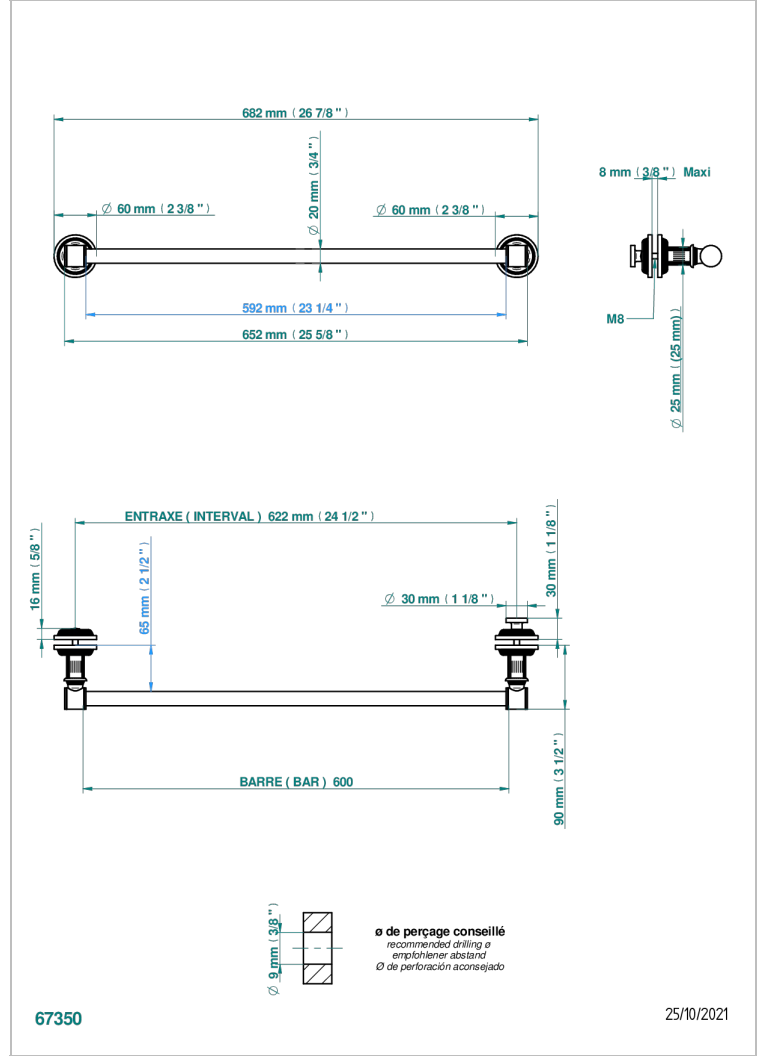

GRAND CENTRAL METAL

U9K-514V2

THG[®]
PARIS

Towel rail with one rail for glass door with knob on side and escutcheon the other side

CHARACTERISTIC

- Grand central Metal
- Towel rail with one rail for glass door with knob on side and escutcheon the other side