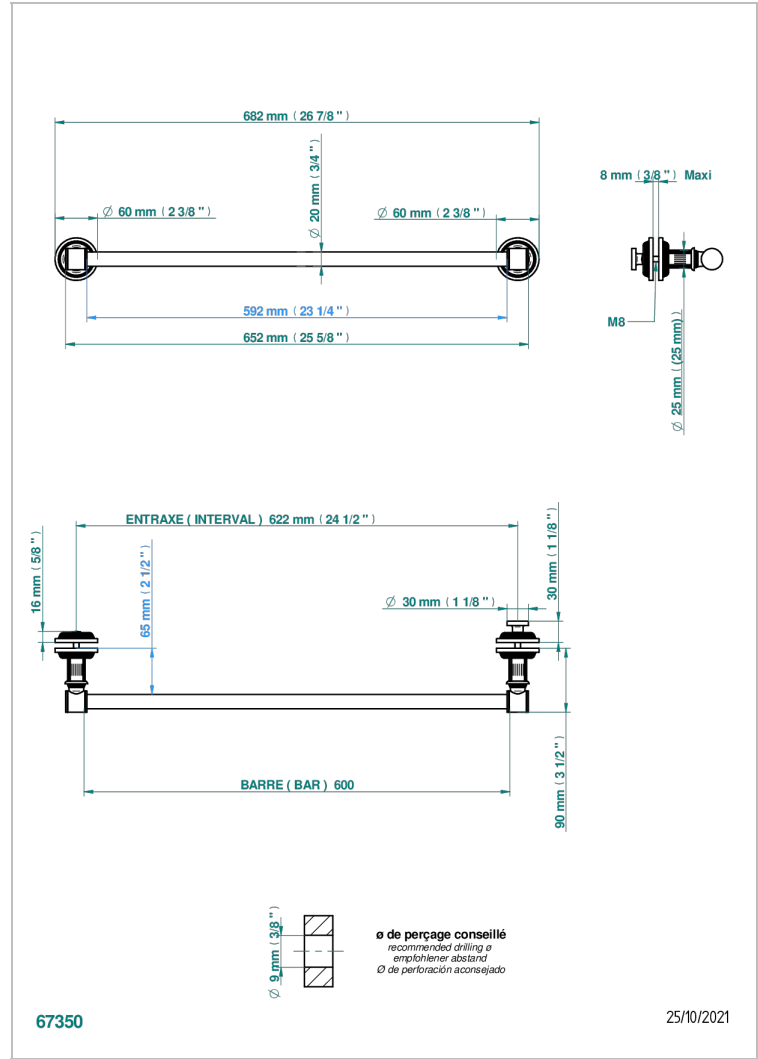

Towel rail with one rail for glass door with knob on side and escutcheon the other side

## CHARACTERISTIC

- Grand central Metal
- Towel rail with one rail for glass door with knob on side and escutcheon the other side