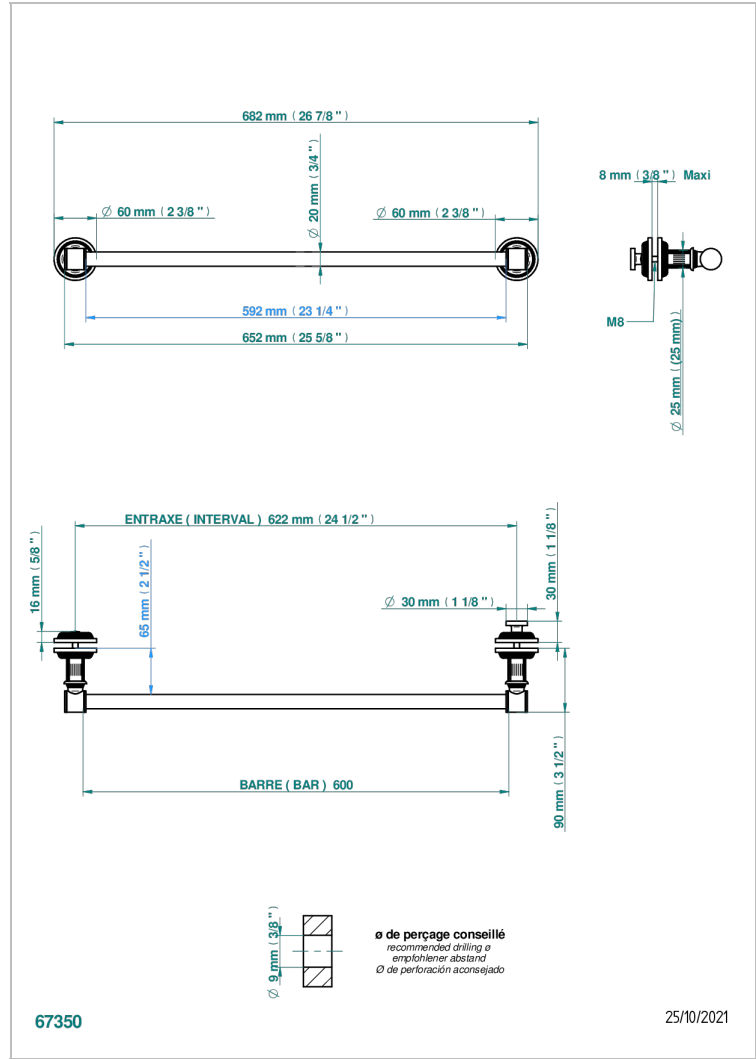

GRAND CENTRAL METAL

U9K-514V2

THG[®]
PARIS

Towel rail with one rail for glass door with knob on side and escutcheon the other side

CARACTERÍSTICAS

- Grand central Metal
- Towel rail with one rail for glass door with knob on side and escutcheon the other side