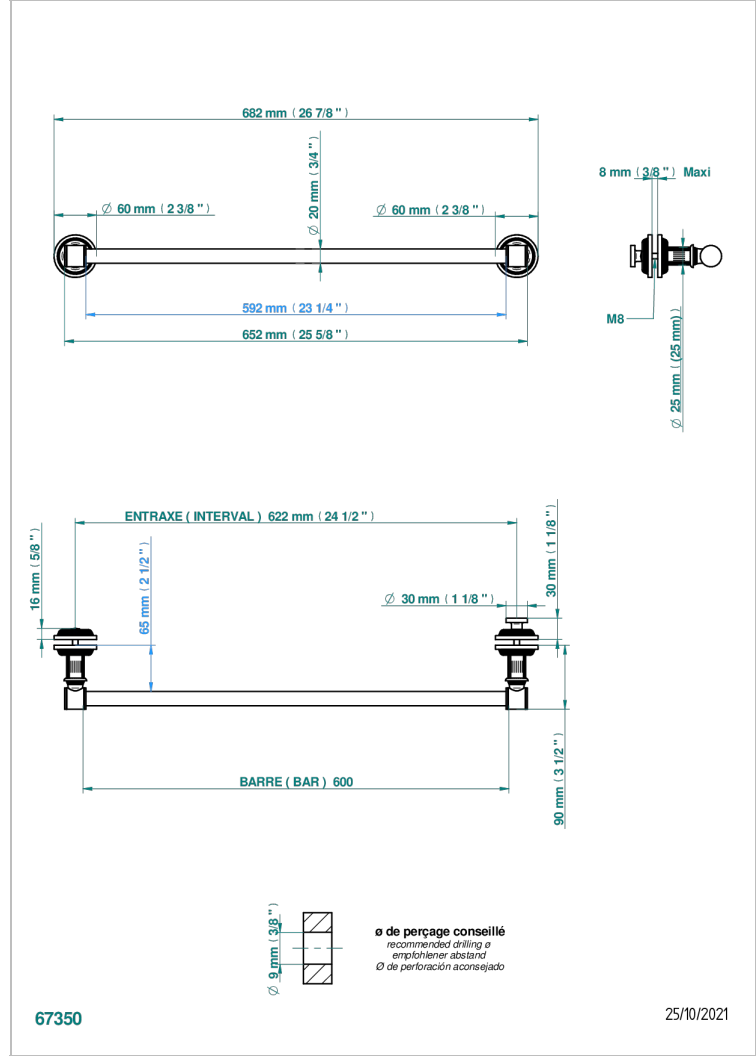

Towel rail with one rail for glass door with knob on side and escutcheon the other side

## CHARACTERISTIC

- Grand central Metal
- Towel rail with one rail for glass door with knob on side and escutcheon the other side