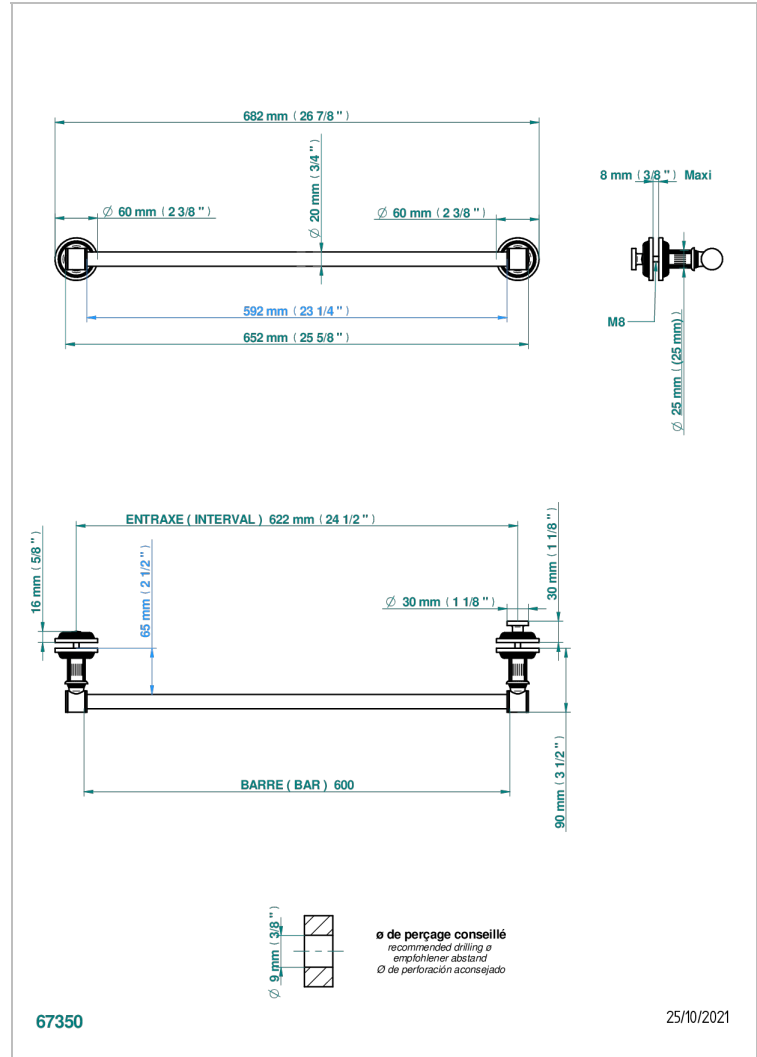

GRAND CENTRAL METAL

U9K-514V2

THG[®]
PARIS

Towel rail with one rail for glass door with knob on side and escutcheon the other side

EIGENSCHAFTEN

- Grand central Metal
- Towel rail with one rail for glass door with knob on side and escutcheon the other side