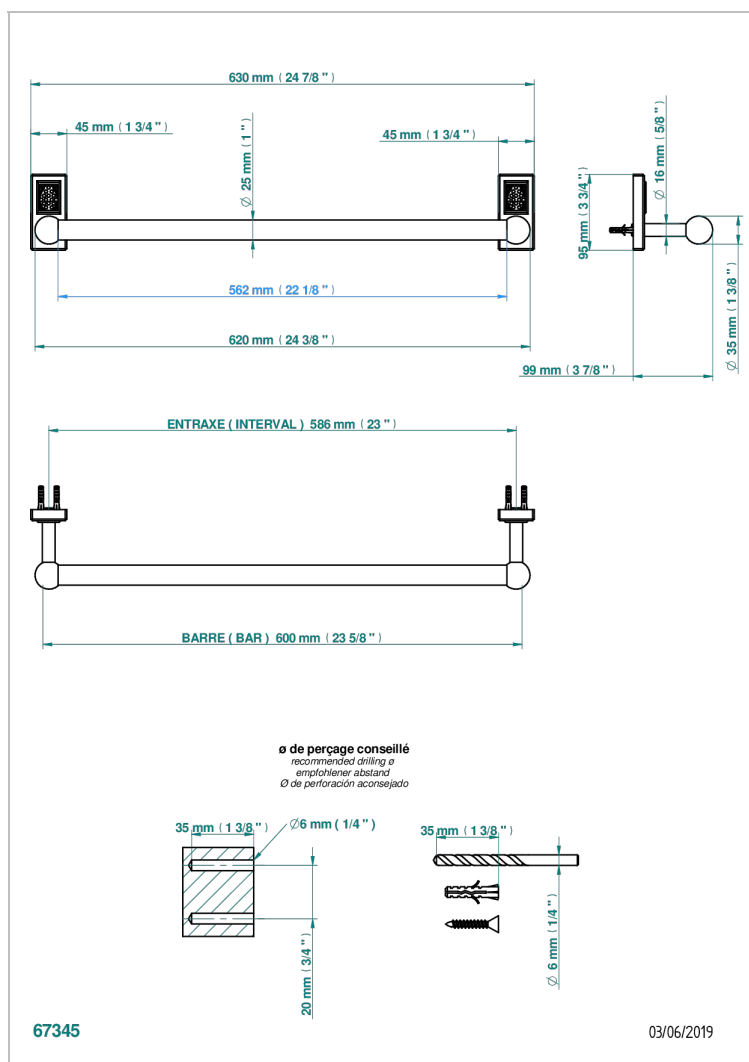

# METROPOLIS BLACK CRYSTAL WITH LEVER

A2M-526/60

Bath towel holder, length: 600 mm

## CHARACTERISTIC

- Métropolis Black crystal with lever
- Bath towel holder, length: 600 mm