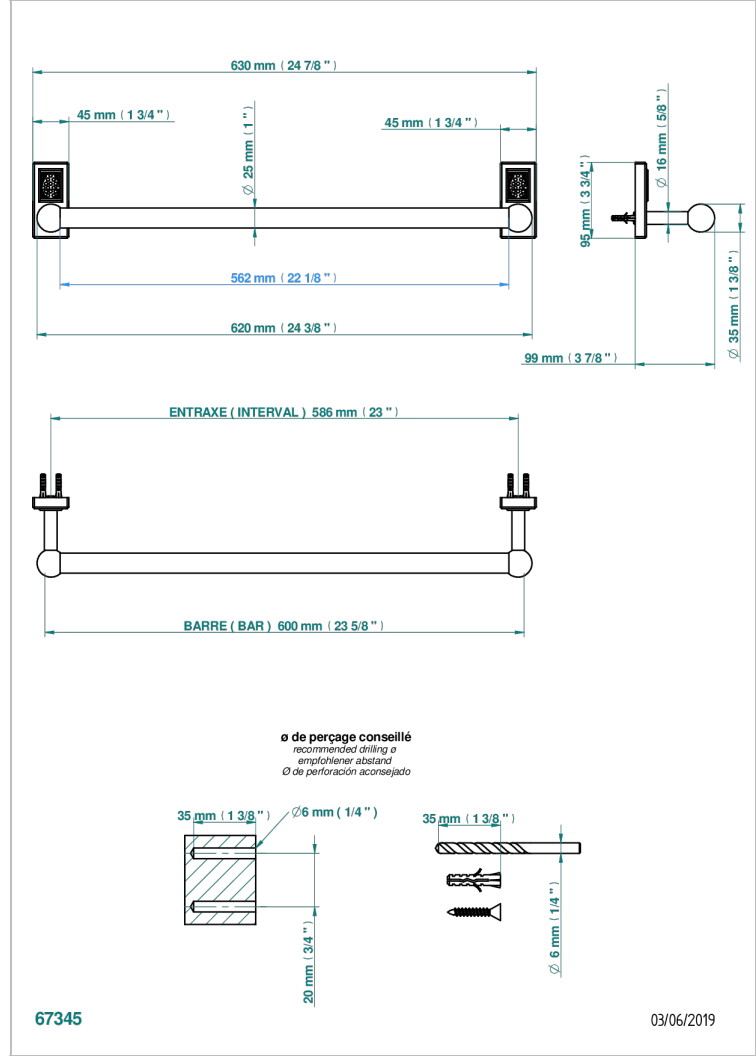

METROPOLIS BLACK CRYSTAL

A2L-526/60

Bath towel holder, length: 600 mm

CHARACTERISTIC

- Métropolis Black crystal
- Bath towel holder, length: 600 mm

AVAILABLE FINITIONS

Antique nickel - H28
Black ceram - D30
Blush PVD - H62
Brass color PVD - H49
Brown bronze color PVD - F33
Gold color PVD - H52