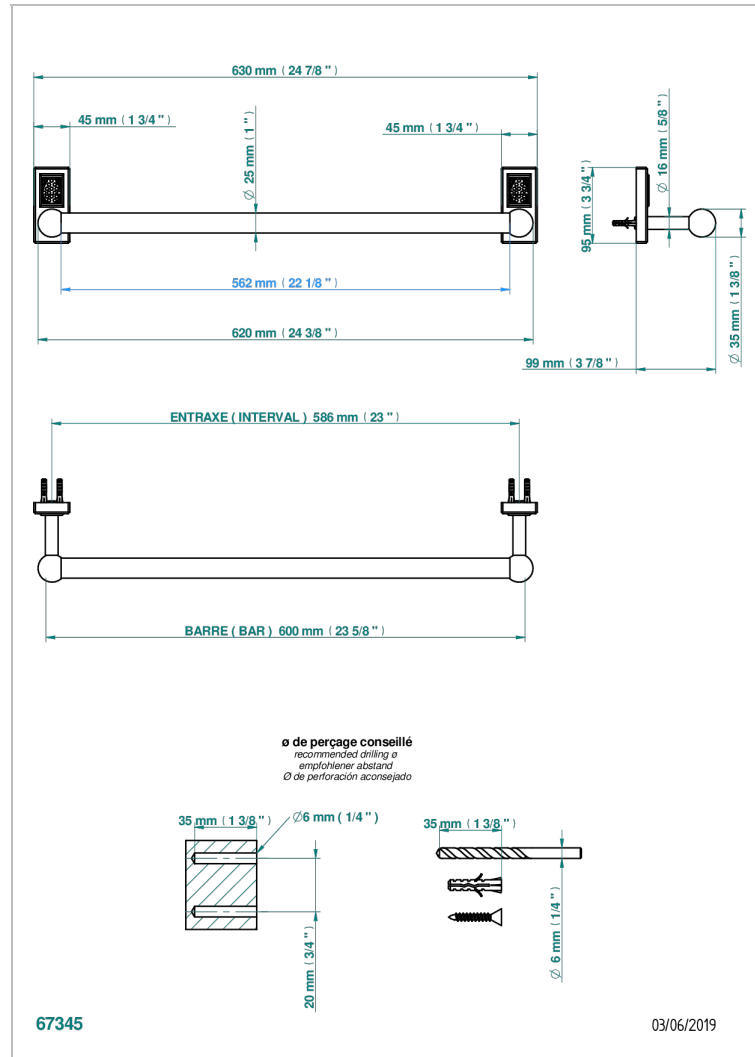

# METROPOLIS BLACK CRYSTAL

A2L-526/60

Bath towel holder, length: 600 mm

THG  
PARIS

## CHARACTERISTIC

- Métropolis Black crystal
- Bath towel holder, length: 600 mm