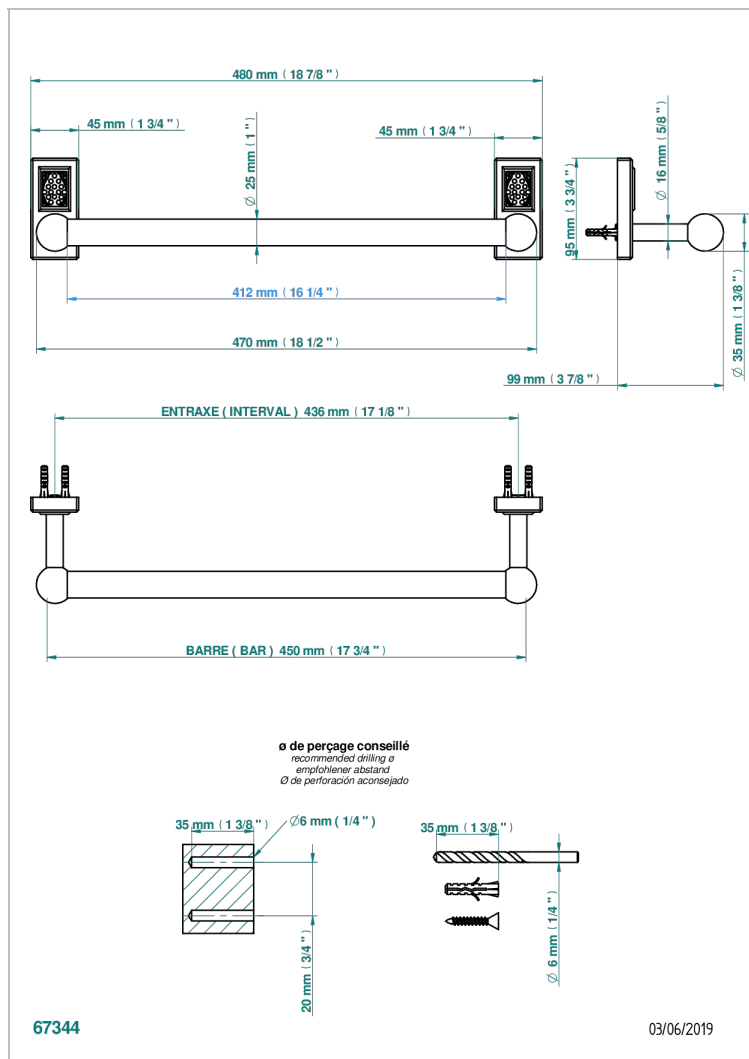

METROPOLIS BLACK CRYSTAL WITH LEVER HANDLES

A2M-526/45

Towel bar, 18" long

CHARACTERISTIC

- Métropolis Black crystal with lever handles
- Towel bar, 18" long

AVAILABLE FINITIONS

Black ceram - D30
Blush PVD - H62
Brass color PVD - H49
Brown bronze color PVD - F33
Chrome polished - A02
Chrome polished / gold polished - G02