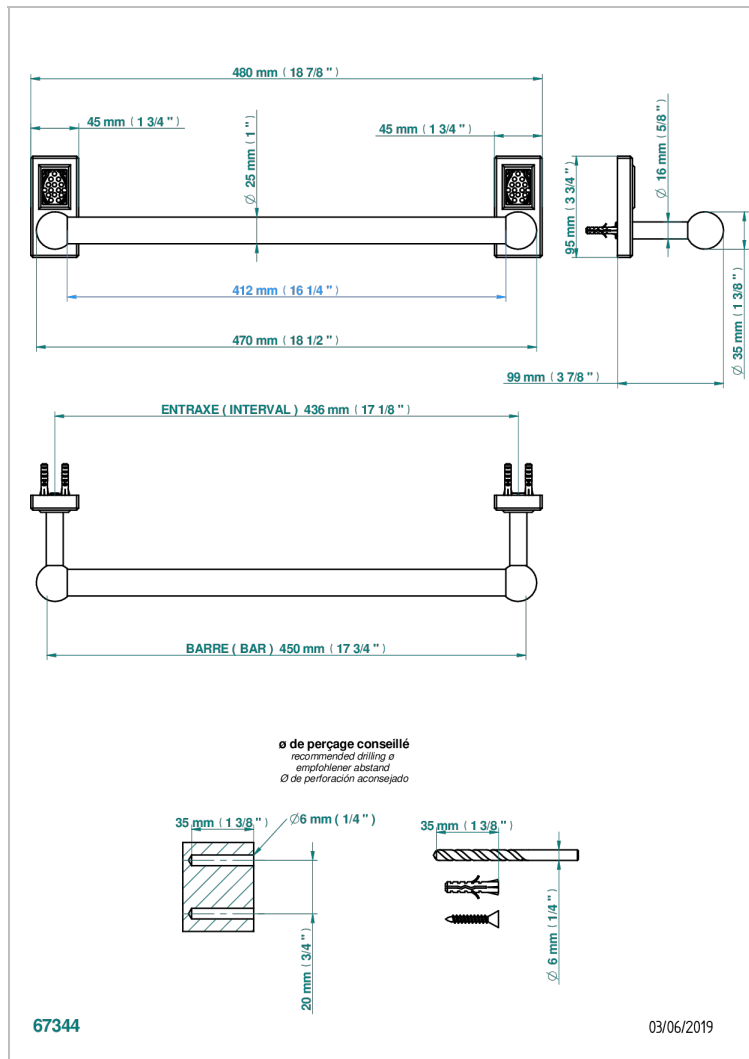

METROPOLIS BLACK CRYSTAL WITH LEVER

A2M-526/45

Bath towel holder, length: 450 mm

CHARACTERISTIC

- Métropolis Black crystal with lever
- Bath towel holder, length: 450 mm

AVAILABLE FINITIONS

Antique nickel - H28
Black ceram - D30
Blush PVD - H62
Brass color PVD - H49
Brown bronze color PVD - F33
Gold color PVD - H52