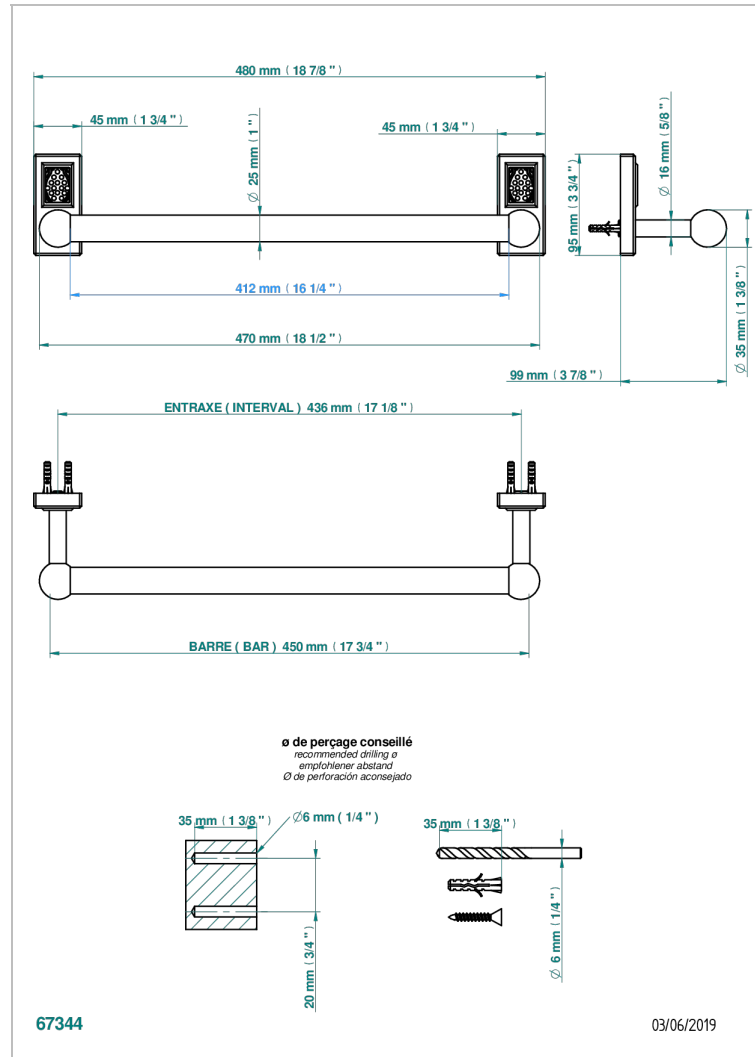

METROPOLIS BLACK CRYSTAL

A2L-526/45

Towel bar, 18" long

CHARACTERISTIC

- Métropolis Black crystal
- Towel bar, 18" long

AVAILABLE FINITIONS

Black ceram - D30
Blush PVD - H62
Brass color PVD - H49
Brown bronze color PVD - F33
Chrome polished - A02
Chrome polished / gold polished - G02