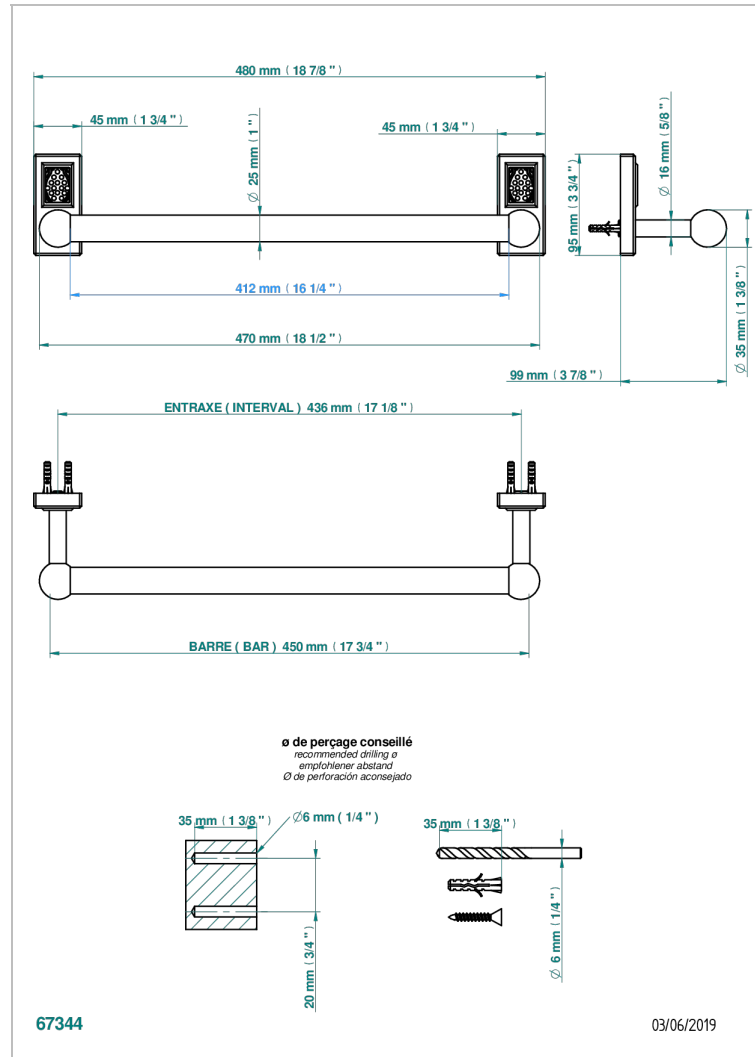

METROPOLIS BLACK CRYSTAL

A2L-526/45

Bath towel holder, length: 450 mm

CHARACTERISTIC

- Métropolis Black crystal
- Bath towel holder, length: 450 mm

AVAILABLE FINITIONS

Antique nickel - H28
Black ceram - D30
Blush PVD - H62
Brass color PVD - H49
Brown bronze color PVD - F33
Gold color PVD - H52