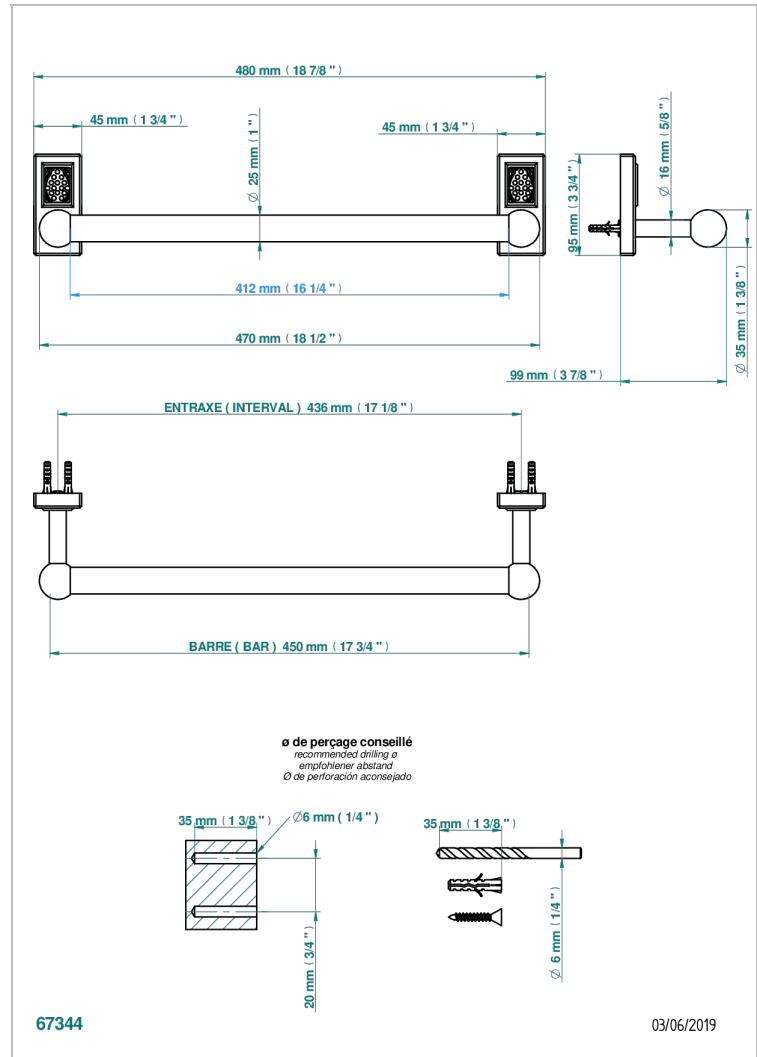

METROPOLIS BLACK CRYSTAL

A2L-526/45

Bath towel holder, length: 450 mm

THG[®]
PARIS

CHARACTERISTIC

- Métropolis Black crystal
- Bath towel holder, length: 450 mm

AVAILABLE FINITIONS

Antique nickel - H28
Black ceram - D30
Blush PVD - H62
Brass color PVD - H49
Brown bronze color PVD - F33
Gold color PVD - H52