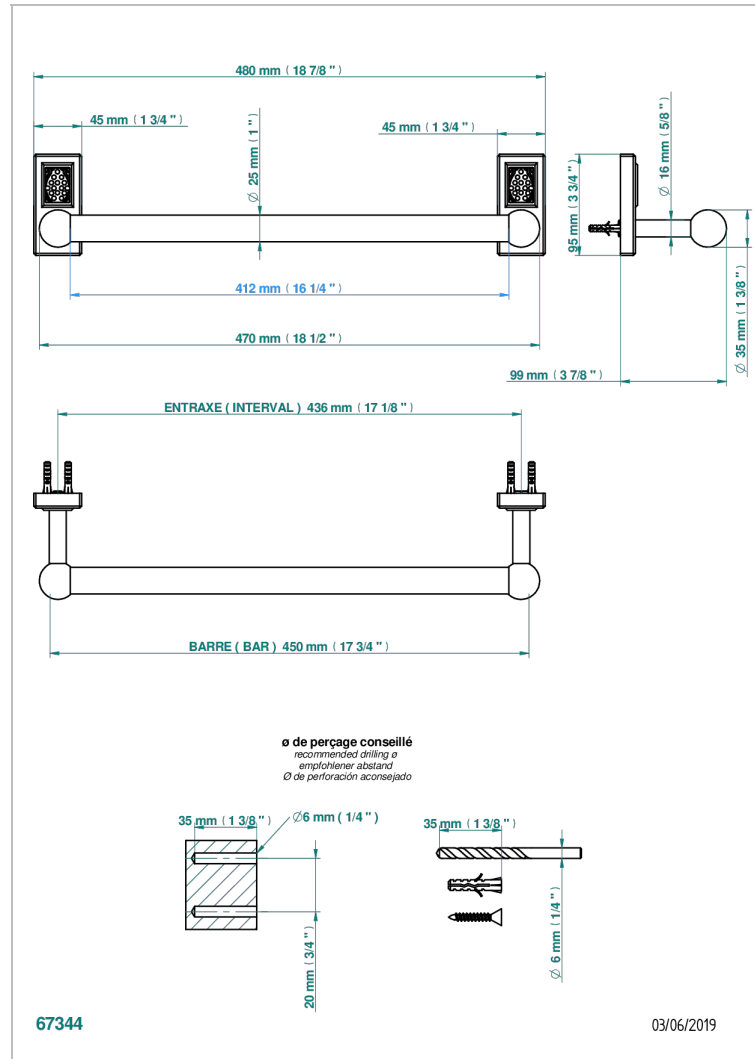

# METROPOLIS BLACK CRYSTAL

A2L-526/45

Bath towel holder, length: 450 mm

## CHARACTERISTIC

- Métropolis Black crystal
- Bath towel holder, length: 450 mm